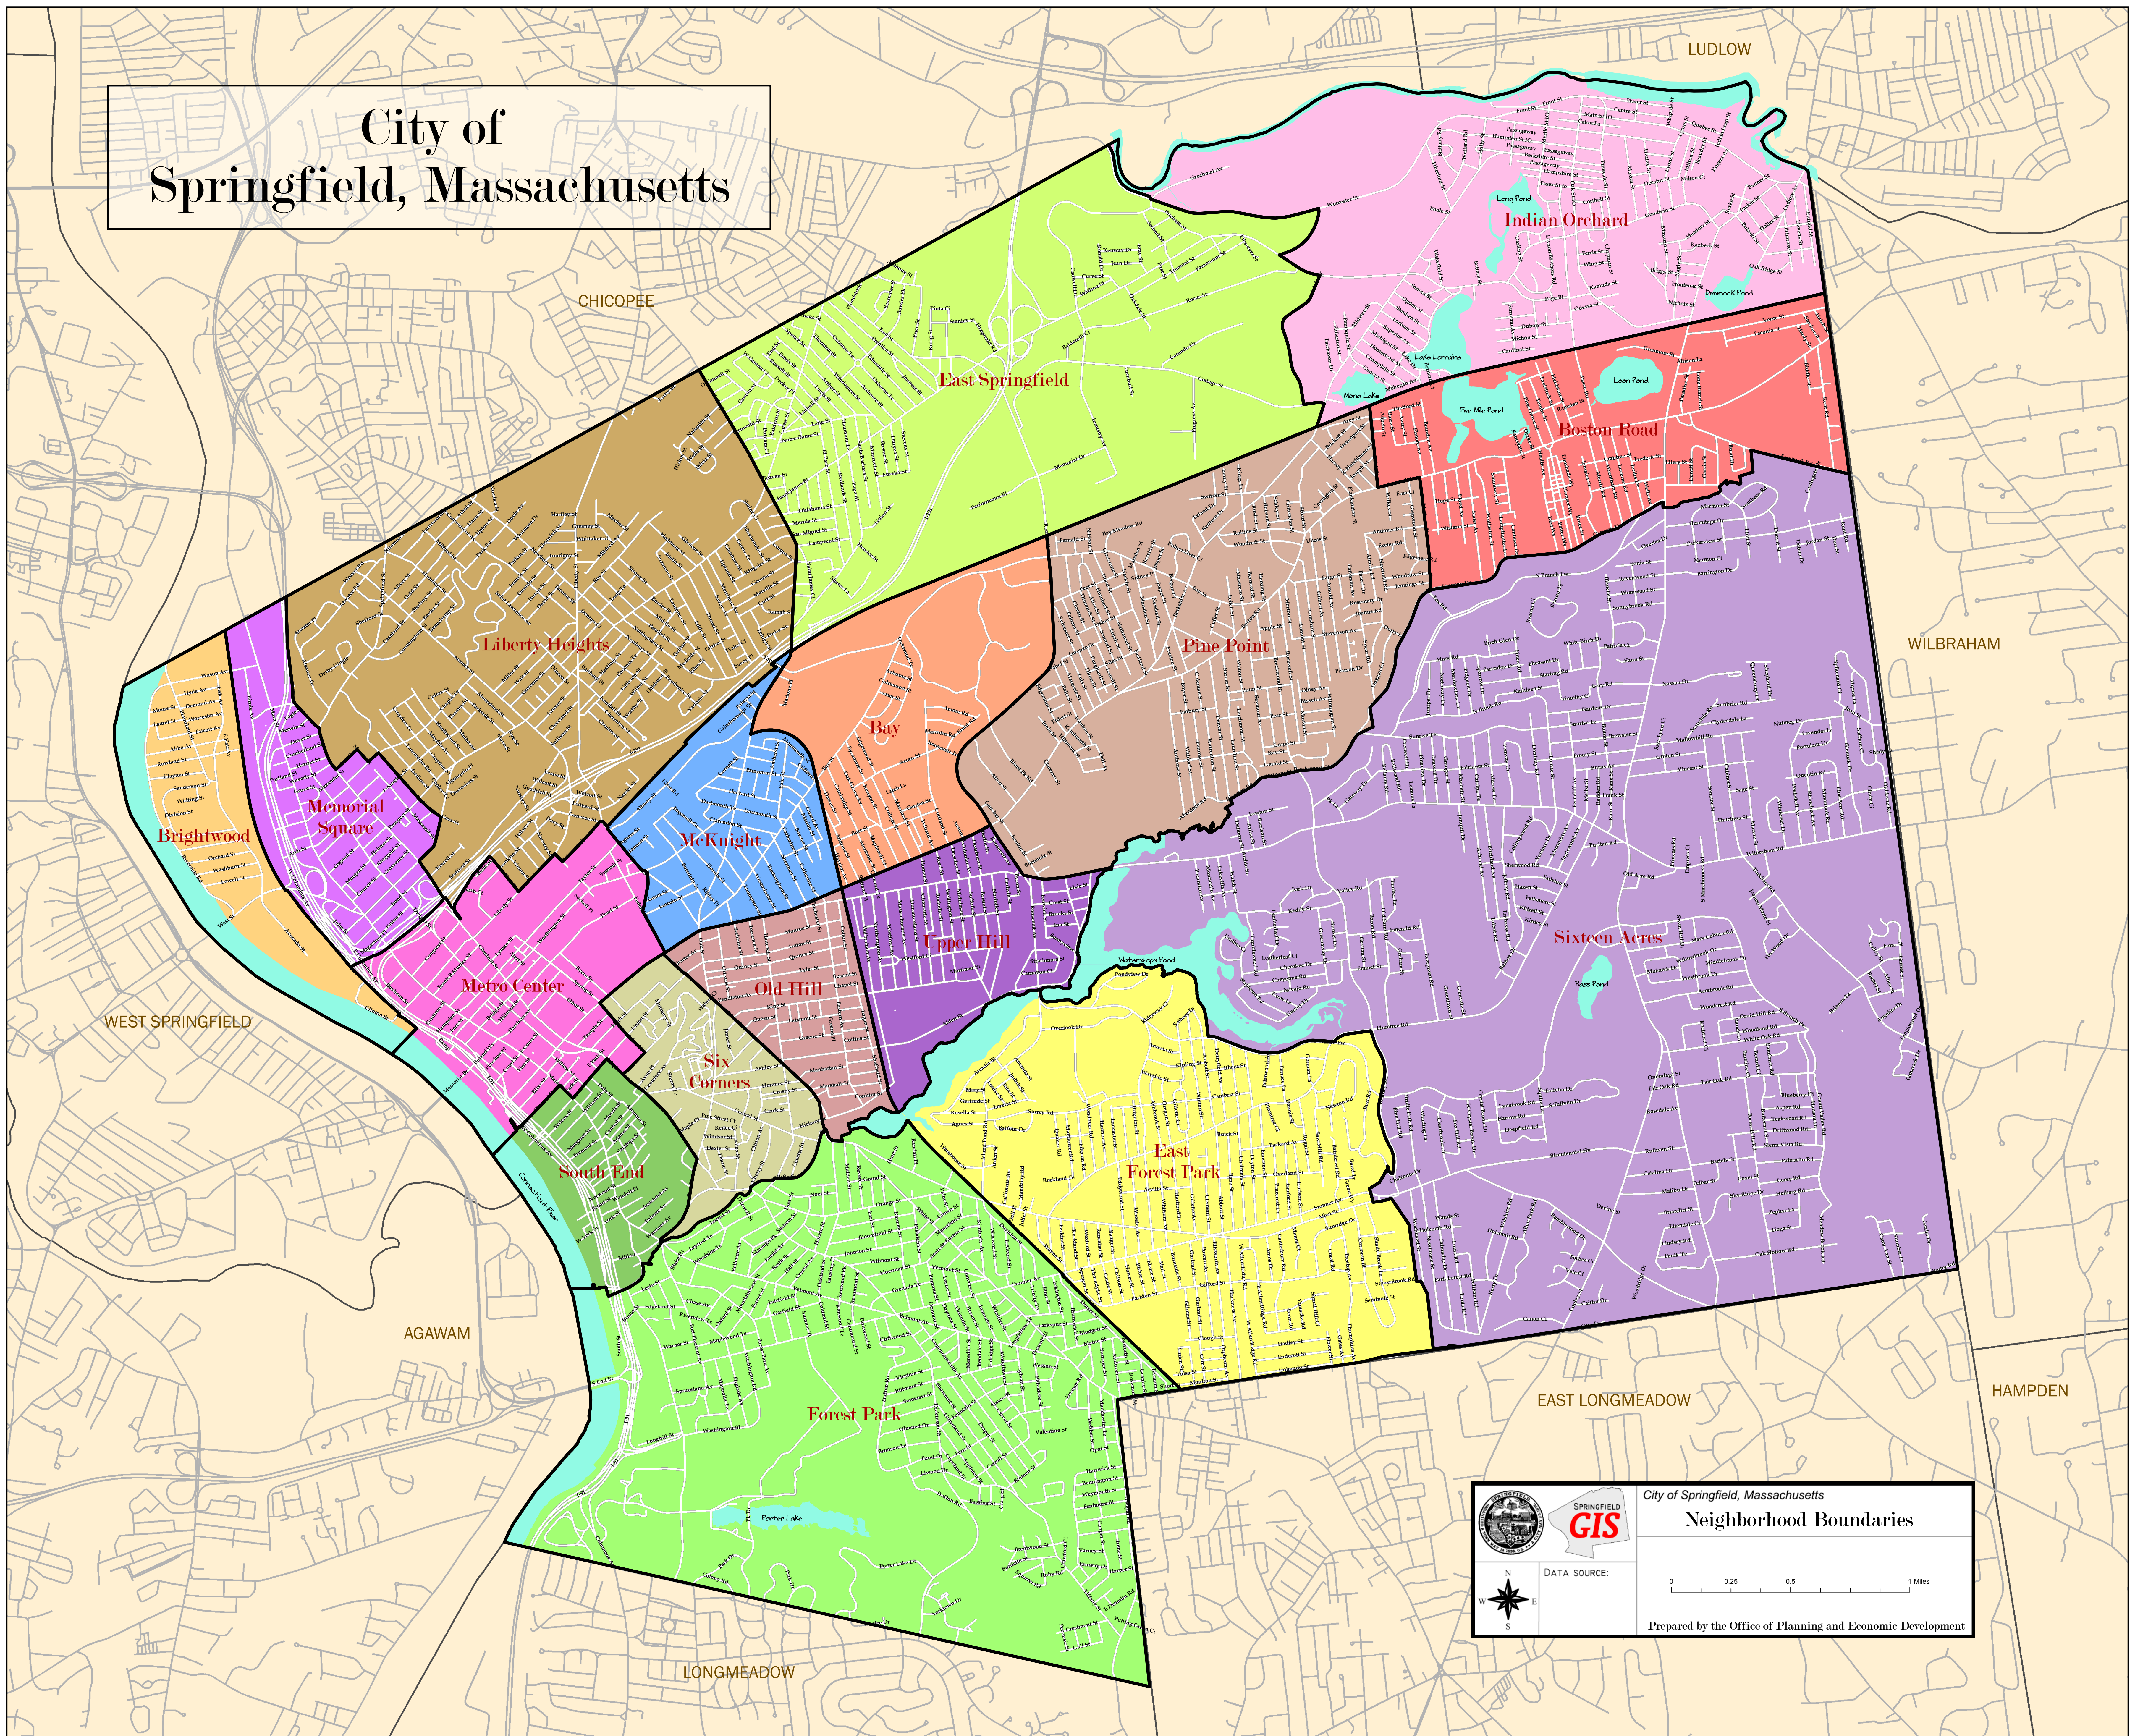

City of Springfield, Massachusetts

City of Springfield, Massachusetts
Neighborhood Boundaries

DATA SOURCE:

Prepared by the Office of Planning and Economic Development