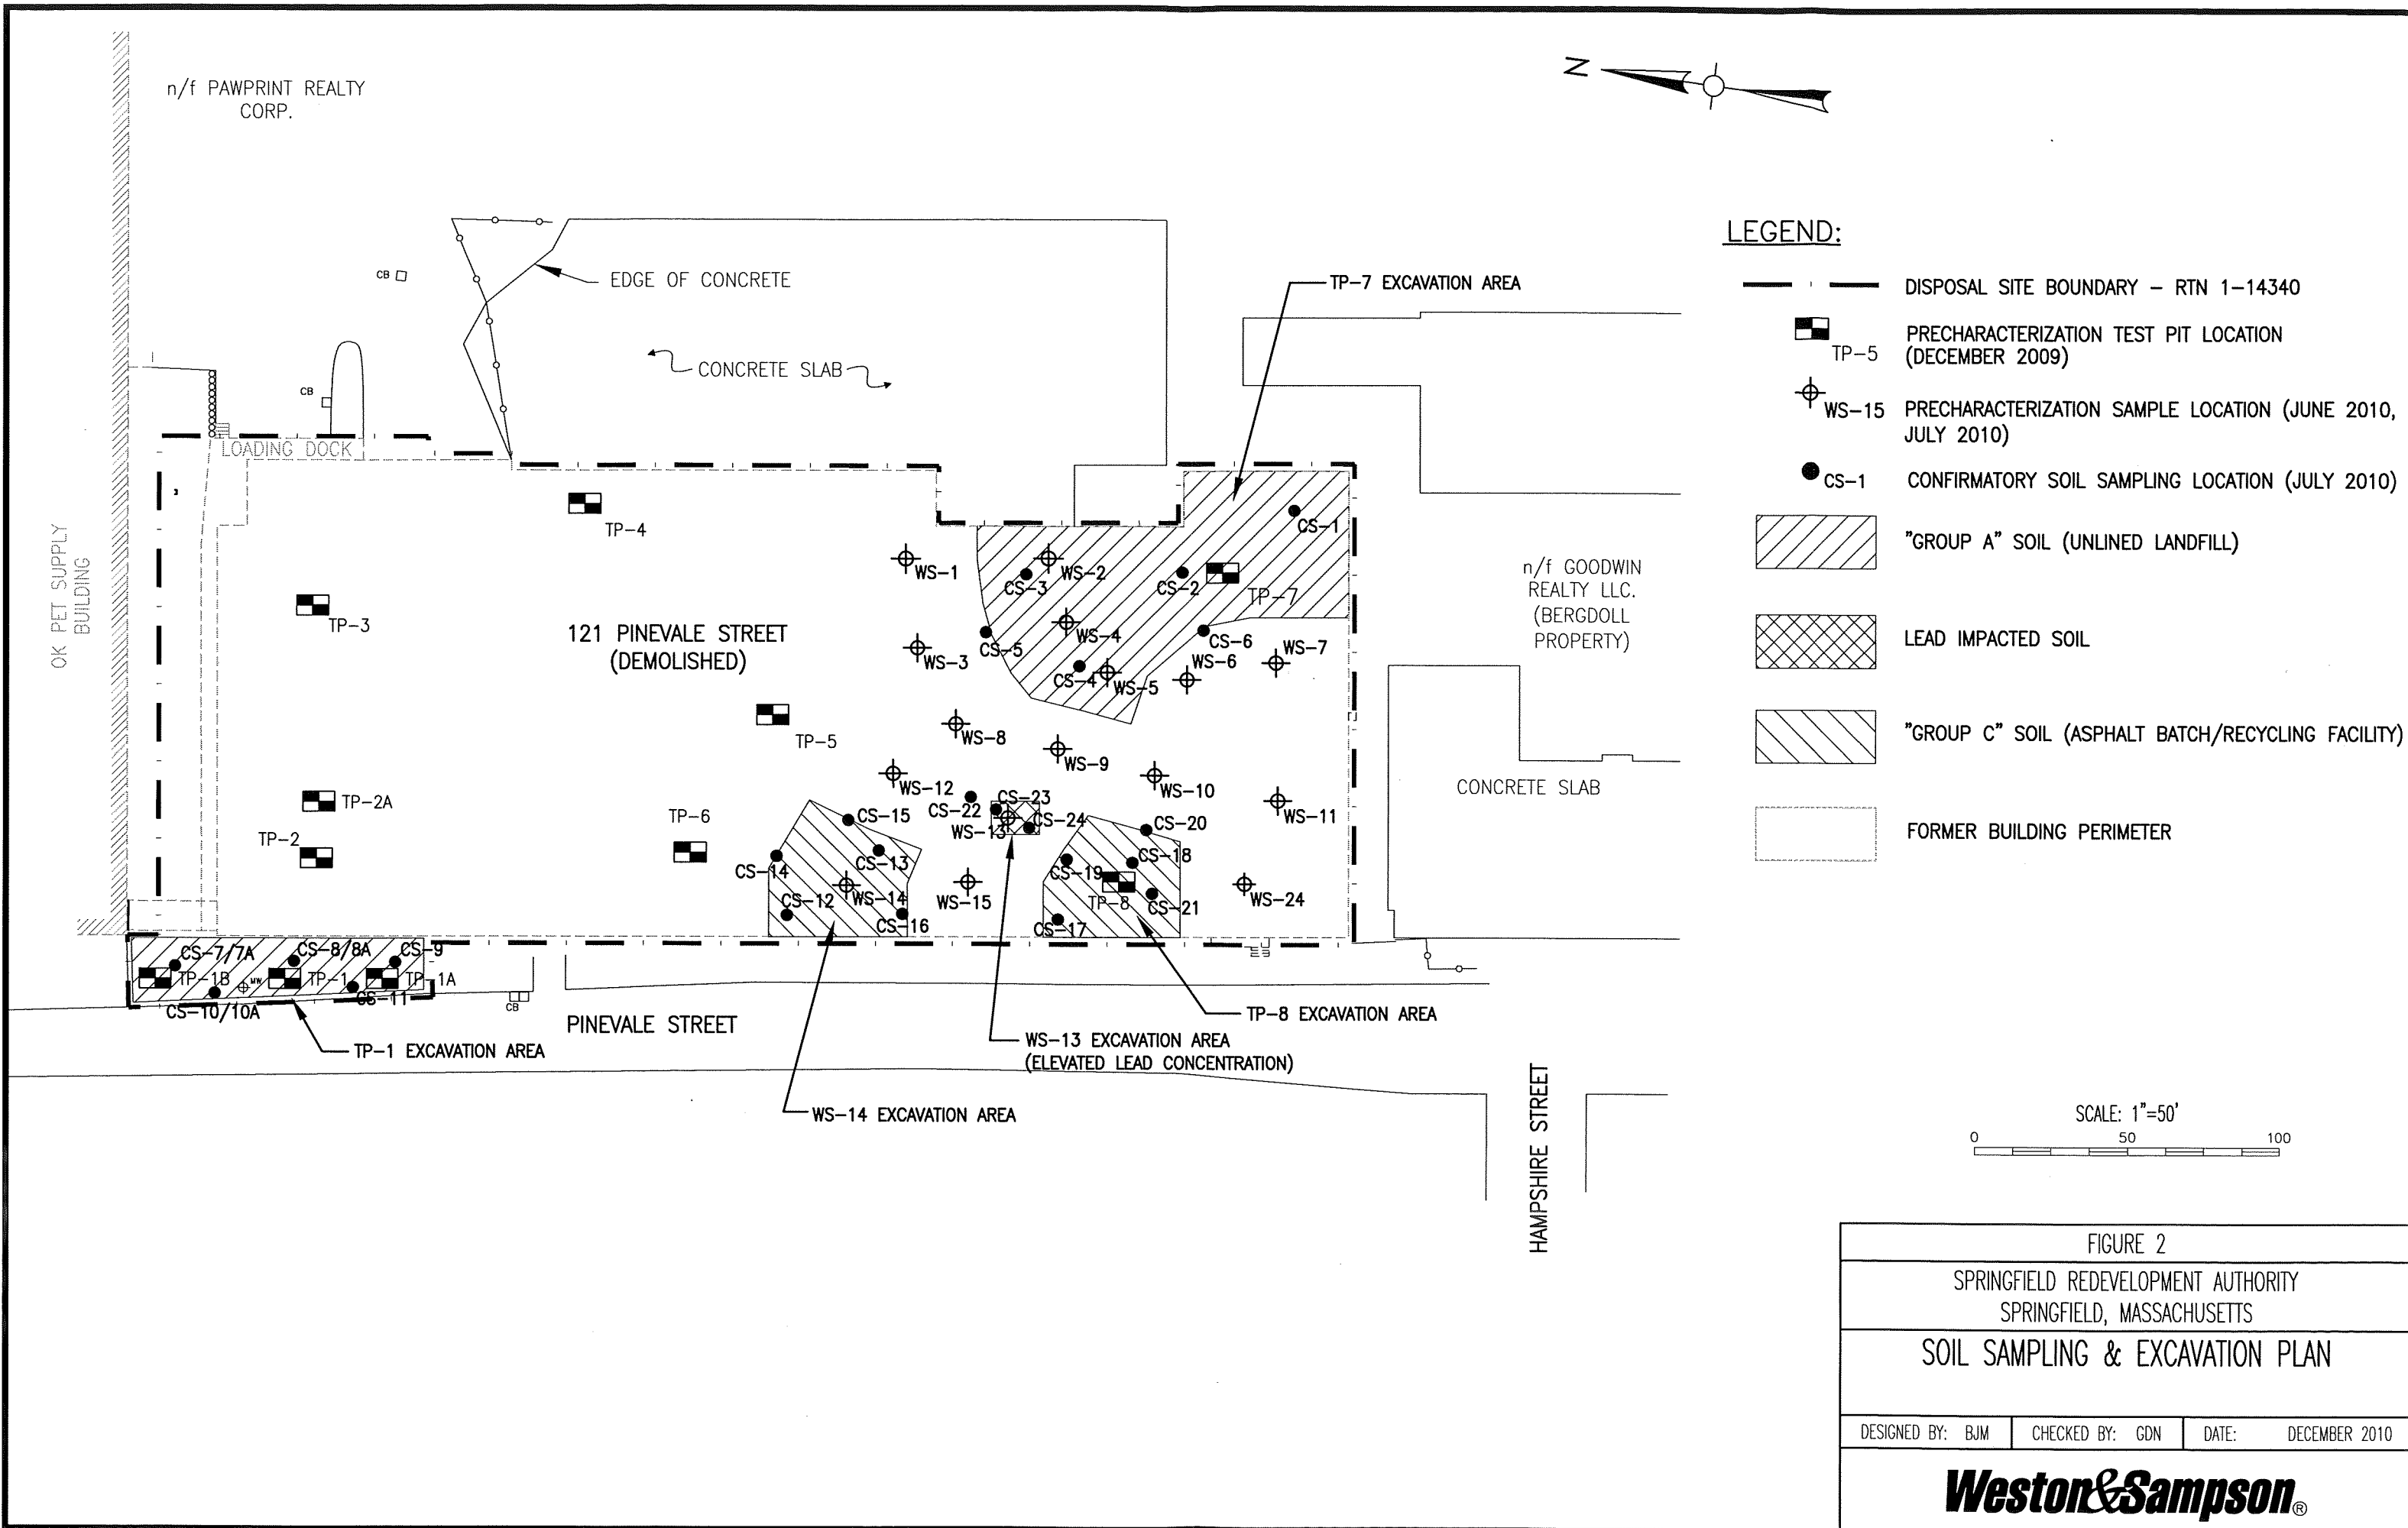

FIGURE 1
121 PINEVALE STREET
SPRINGFIELD, MASSACHUSETTS

LOCUS MAP

C:\Springfield MA\Chapman\Pinvale Application\Reports\RAM Completion\Figures\121 Pinevale REV_10.02.10.dwg

LEGEND:

- — — — — DISPOSAL SITE BOUNDARY - RTN 1-14340
- ▣ TP-5 PRECHARACTERIZATION TEST PIT LOCATION (DECEMBER 2009)
- ⊕ WS-15 PRECHARACTERIZATION SAMPLE LOCATION (JUNE 2010, JULY 2010)
- CS-1 CONFIRMATORY SOIL SAMPLING LOCATION (JULY 2010)
- ▨ "GROUP A" SOIL (UNLINED LANDFILL)
- ▩ LEAD IMPACTED SOIL
- ▧ "GROUP C" SOIL (ASPHALT BATCH/RECYCLING FACILITY)
- ⋮ FORMER BUILDING PERIMETER

FIGURE 2		
SPRINGFIELD REDEVELOPMENT AUTHORITY SPRINGFIELD, MASSACHUSETTS		
SOIL SAMPLING & EXCAVATION PLAN		
DESIGNED BY: BJM	CHECKED BY: GDN	DATE: DECEMBER 2010
Weston & Sampson [®]		

Data Source: Office of Geographic and Environmental Information (MassGIS), Commonwealth of Massachusetts Executive Office of Environmental Affairs
 Radii shown are approximately 500-foot and 1/2-mile from center of Site.

- Legend**
- Town Boundaries
 - State Boundary
 - Ground Water
 - Surface Water
 - Non-Community
 - NHESP Certified Vernal Pools
 - Railroads by Ownership
 - Pipeline
 - Pipeline Arbitrary Extension
 - Powerline
 - Powerline Arbitrary Extension
 - Ski Lift/Tramway
 - Substation
 - Landing Strip/Airport
 - Highway Exit Locations
- All Roads**
- Limited Access Highway
 - Multi-lane Hwy, not limited access
 - Other Numbered Highway
 - Major Road, Collector
 - Minor Road, Arterial
 - Sub-basins
 - Major Basins
 - Solid Waste Facilities
 - Protected Open Space
 - ACECs
 - Zone A
 - IMPAs
 - DEP Approved Zone IIs
 - River, Stream, Shoreline
 - Water
 - Wetland
 - Sole Source Aquifers
 - NHESP Estimated Habitats of Rare Wildlife
 - NHESP Priority Habitats of Rare Species
 - Non Potential Drinking Water Source Area
 - High Yield
 - Medium Yield
- Aquifers**
- High Yield
 - Medium Yield
- MA Towns (from Survey Points)**
- MA Towns (from Survey Points)

FIGURE 3

Area Receptors Map
 121 Pinevale Street
 Springfield, MA