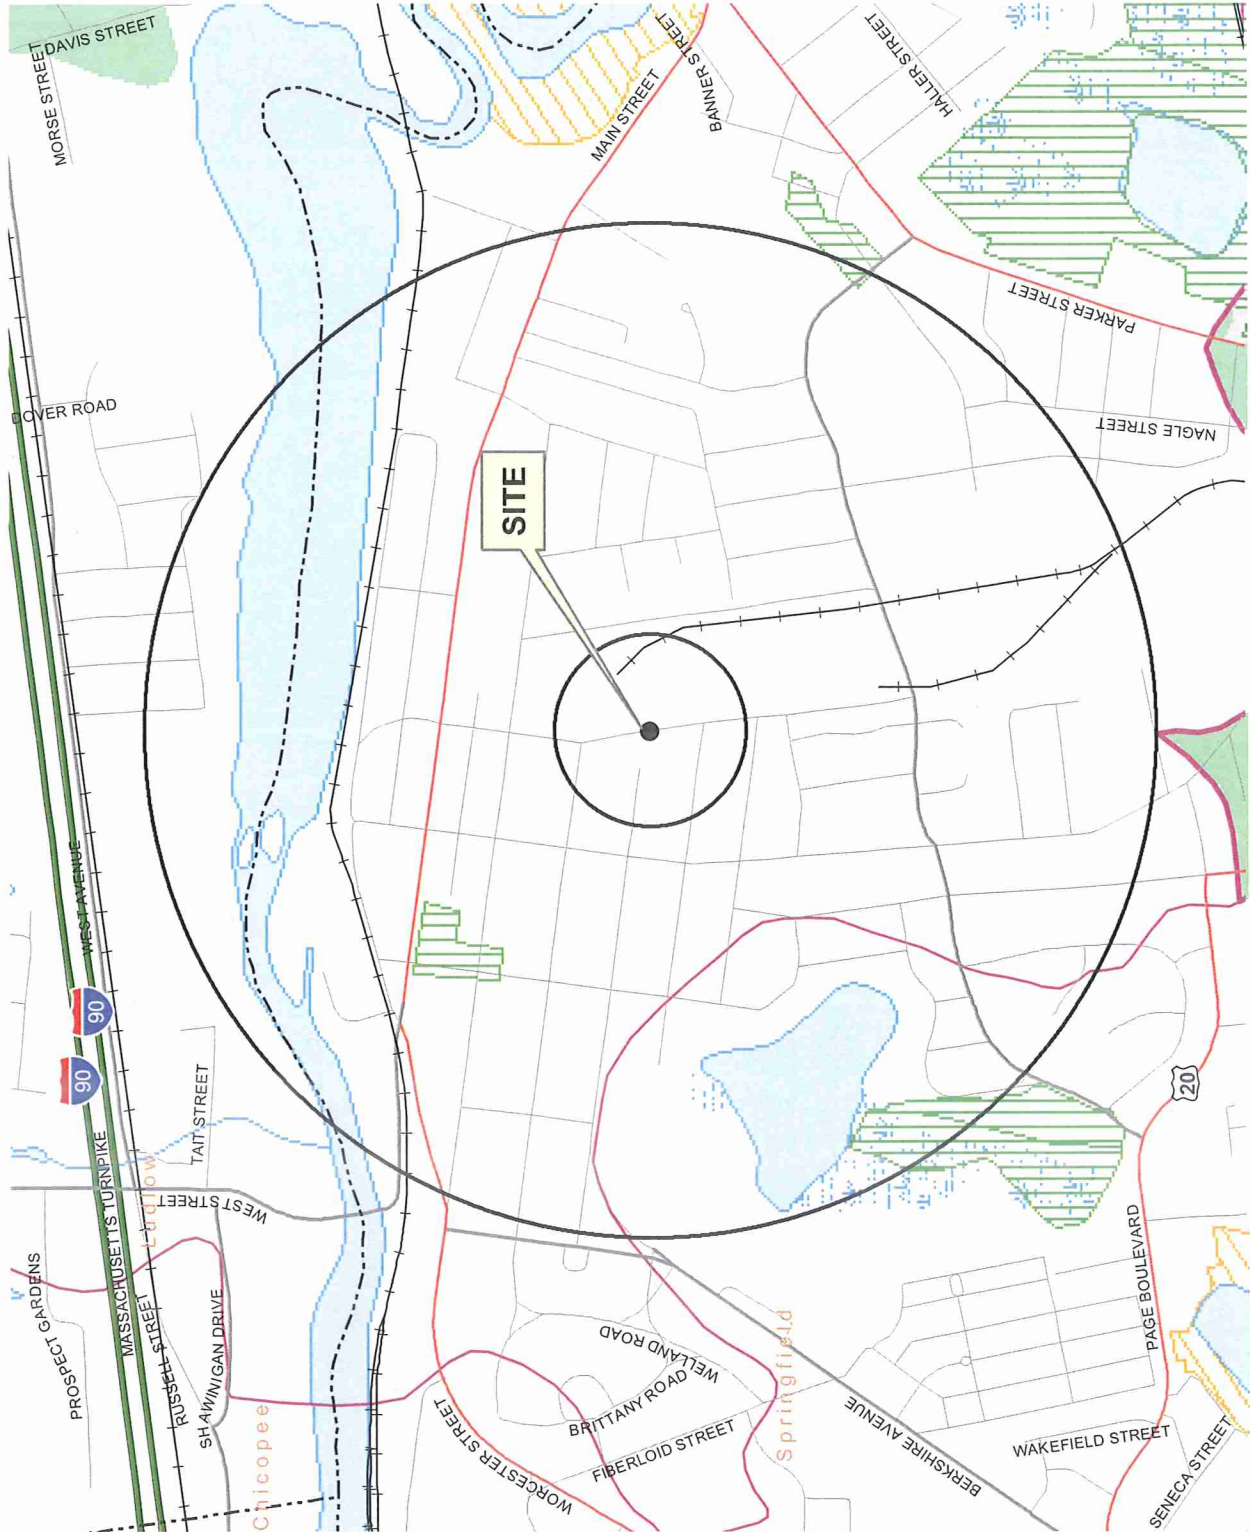

FIGURE 1
121 PINEVALE STREET
SPRINGFIELD, MASSACHUSETTS

LOCUS MAP

C:\Springfield MA\Chapman\Pinvale Application\Reports\RAM Completion\Figures\121 Pinevale REV_10.02.10.dwg

LEGEND:

- — — — — DISPOSAL SITE BOUNDARY - RTN 1-14340
- ▣ TP-5 PRECHARACTERIZATION TEST PIT LOCATION (DECEMBER 2009)
- ⊕ WS-15 PRECHARACTERIZATION SAMPLE LOCATION (JUNE 2010, JULY 2010)
- CS-1 CONFIRMATORY SOIL SAMPLING LOCATION (JULY 2010)
- ▨ "GROUP A" SOIL (UNLINED LANDFILL)
- ▩ LEAD IMPACTED SOIL
- ▧ "GROUP C" SOIL (ASPHALT BATCH/RECYCLING FACILITY)
- ⋮ FORMER BUILDING PERIMETER

FIGURE 2		
SPRINGFIELD REDEVELOPMENT AUTHORITY SPRINGFIELD, MASSACHUSETTS		
SOIL SAMPLING & EXCAVATION PLAN		
DESIGNED BY: BJM	CHECKED BY: GDN	DATE: DECEMBER 2010
Weston & Sampson [®]		

Data Source: Office of Geographic and Environmental Information (MassGIS), Commonwealth of Massachusetts Executive Office of Environmental Affairs
 Radii shown are approximately 500-foot and 1/2-mile from center of Site.

- Legend**
- Town Boundaries
 - State Boundary
 - Ground Water
 - Surface Water
 - Non-Community
 - NHESP Certified Vernal Pools
 - Railroads by Ownership
 - Pipeline
 - Pipeline Arbitrary Extension
 - Powerline
 - Powerline Arbitrary Extension
 - Ski Lift/Tramway
 - Substation
 - Landing Strip/Airport
 - Highway Exit Locations
- All Roads**
- Limited Access Highway
 - Multi-lane Hwy, not limited access
 - Other Numbered Highway
 - Major Road, Collector
 - Minor Road, Arterial
 - Sub-basins
 - Major Basins
 - Solid Waste Facilities
 - Protected Open Space
 - ACECs
 - Zone A
 - IMPAs
 - DEP Approved Zone IIs
 - River, Stream, Shoreline
 - Water
 - Wetland
 - Sole Source Aquifers
 - NHESP Estimated Habitats of Rare Wildlife
 - NHESP Priority Habitats of Rare Species
 - Non Potential Drinking Water Source Area
 - High Yield
 - Medium Yield
- Aquifers**
- High Yield
 - Medium Yield
- MA Towns (from Survey Points)**
- MA Towns (from Survey Points)

FIGURE 3

Area Receptors Map
 121 Pinevale Street
 Springfield, MA