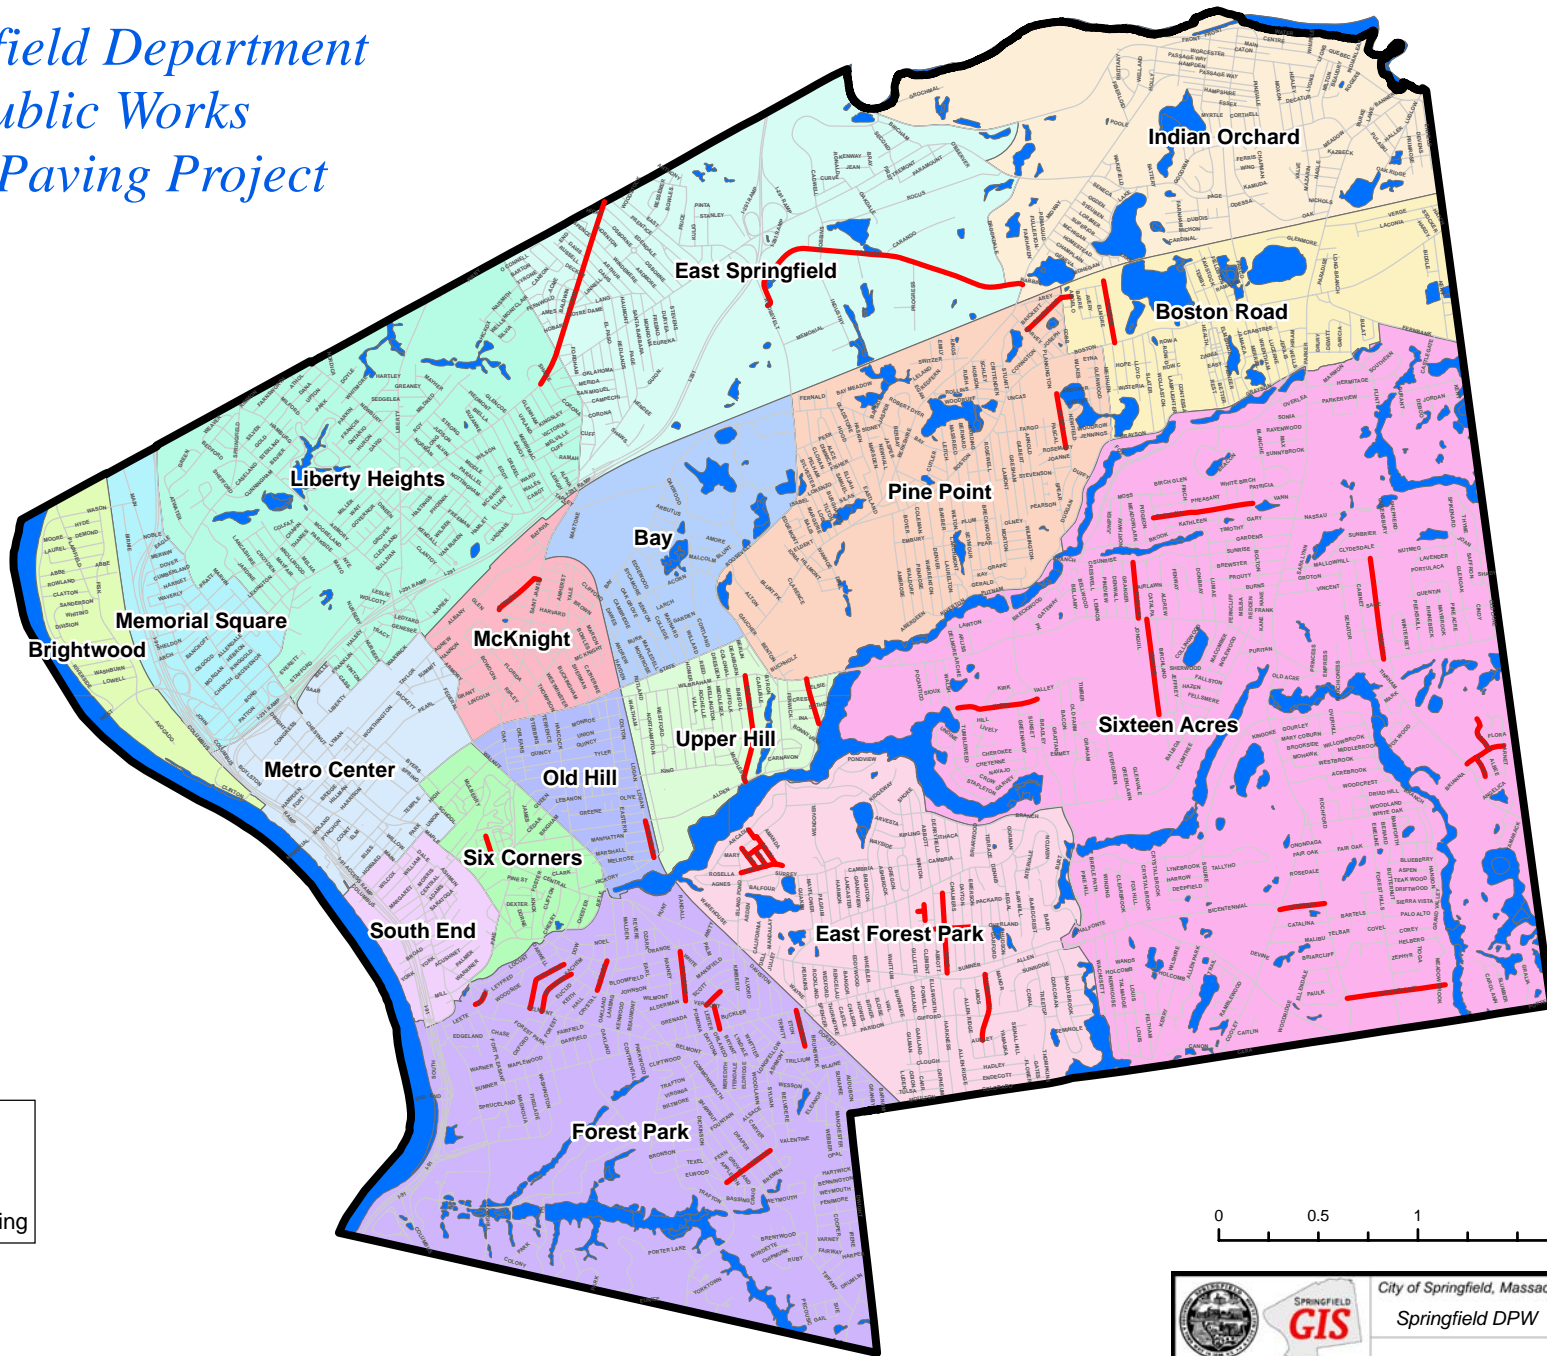

Springfield Department of Public Works 2008 Paving Project

Legend

— 2008 Paving

		City of Springfield, Massachusetts Springfield DPW
	DATA SOURCE:	2008 Paving Project