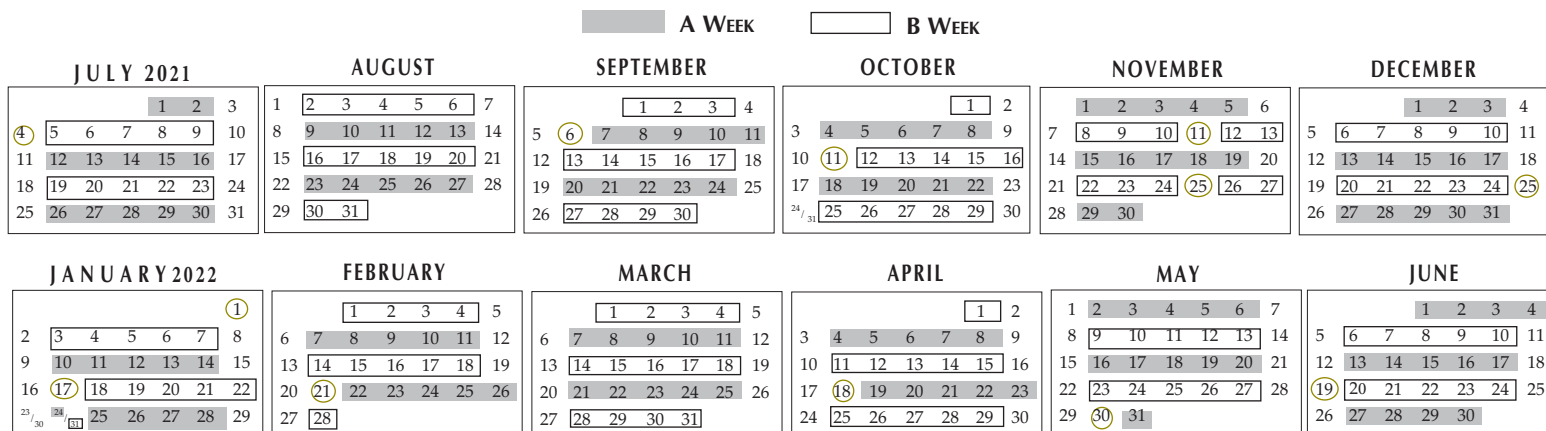

2021-2022 COLLECTION CALENDAR

RECYCLING COLLECTION SCHEDULE

Recycling bins are collected every other week on your regular trash collection day. All B Weeks are collected during weeks highlighted on calendar below. All B Weeks are collected during boxed weeks.

YARD WASTE COLLECTION SCHEDULE

Curbside collection of yard waste will also follow this recycling schedule from April - Mid-December, weather permitting.

Residential Yard Waste Drop Off at Bondi's Island Landfill, Agawam, Rte 5
Mon-Fri, 7:30am-3:15pm (Some Saturdays - call 413-787-7840 for schedule)

HOLIDAY SCHEDULE

Whenever a scheduled day falls on a holiday, or collection is cancelled because of bad weather, that day's collection will be picked up on the following Saturday. Holidays are circled.

Christmas trees will be collected during the month of January on your regular recycling day.

For Curbside Recycling Information Call (413) 787-6260

For Drop-off Recycling Information Call 787-7840

Drop-off recycling may be dropped off at Bondi's Island Landfill, Agawam, Rte 5 M-F, 7:30-3:15.