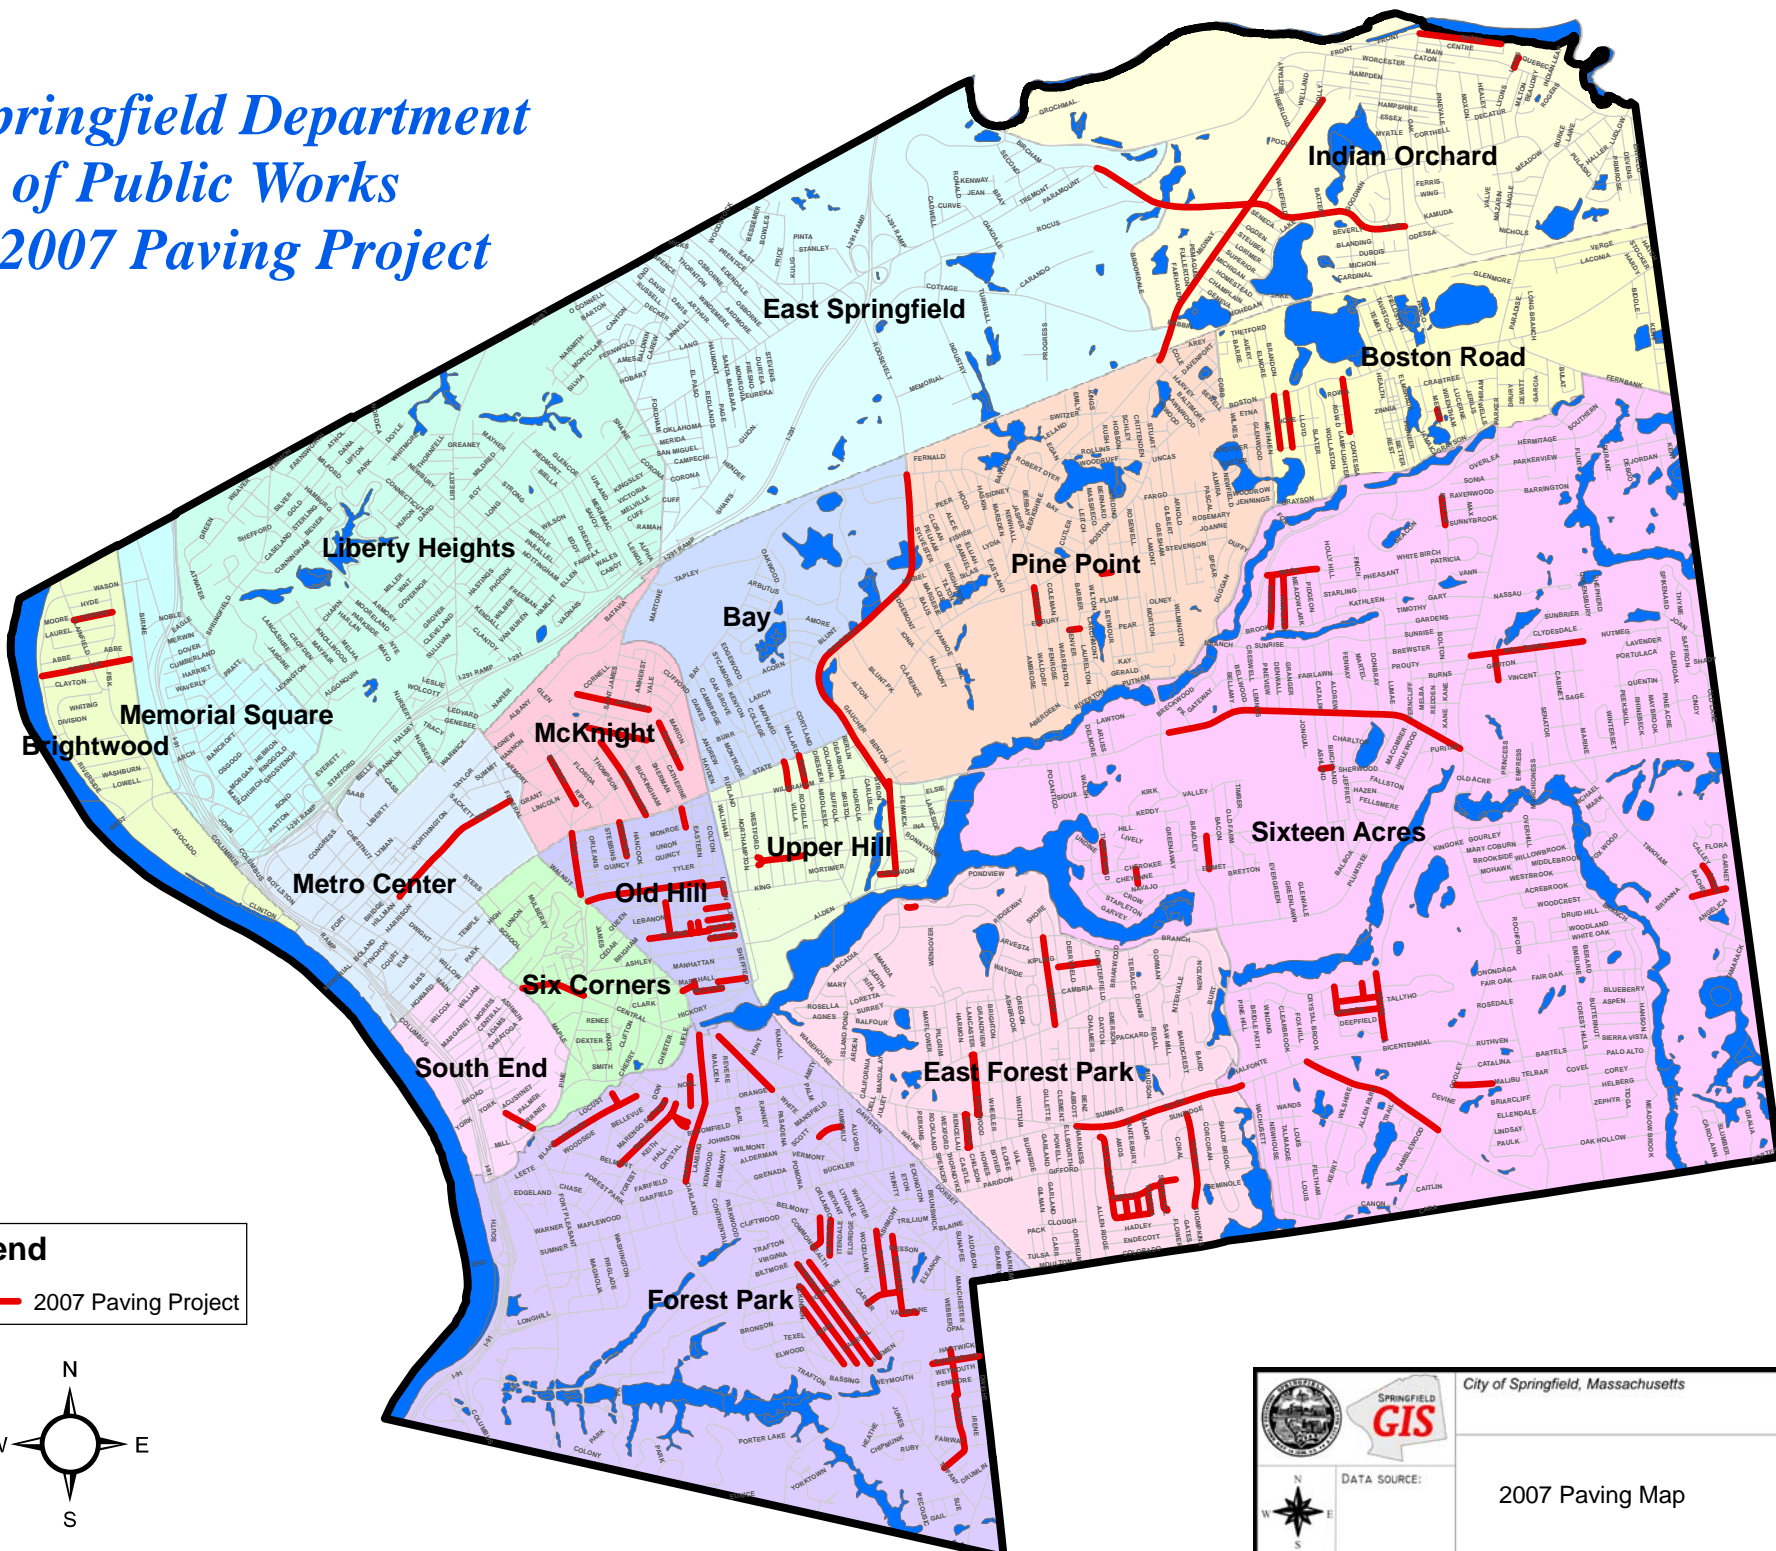

Springfield Department of Public Works 2007 Paving Project

Legend
 2007 Paving Project

		City of Springfield, Massachusetts
		DATA SOURCE: