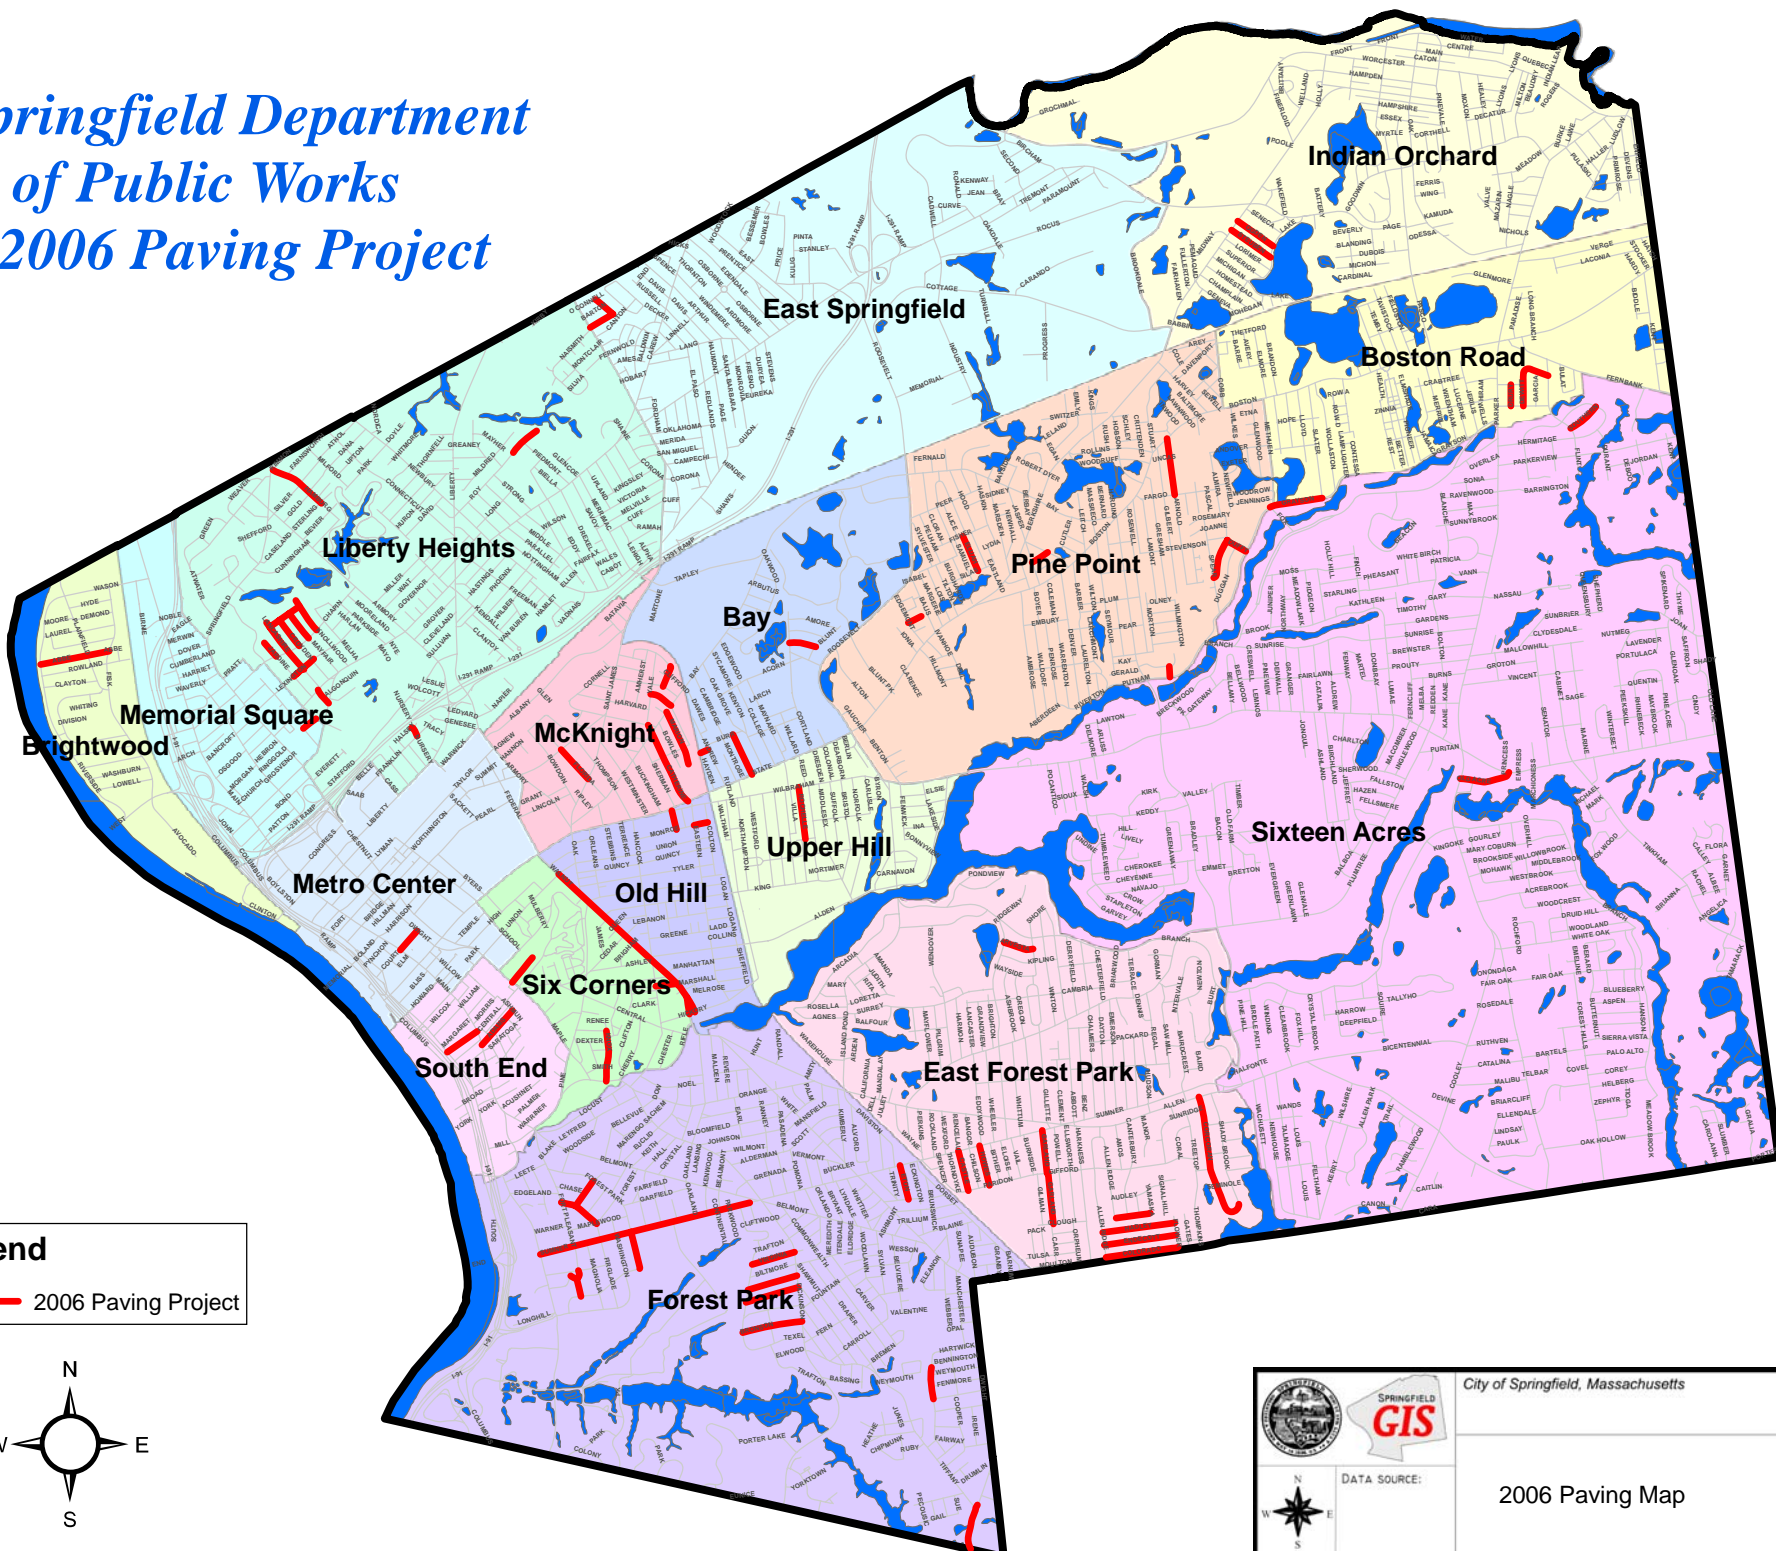

Springfield Department of Public Works 2006 Paving Project

Legend
 2006 Paving Project

		City of Springfield, Massachusetts
		DATA SOURCE: