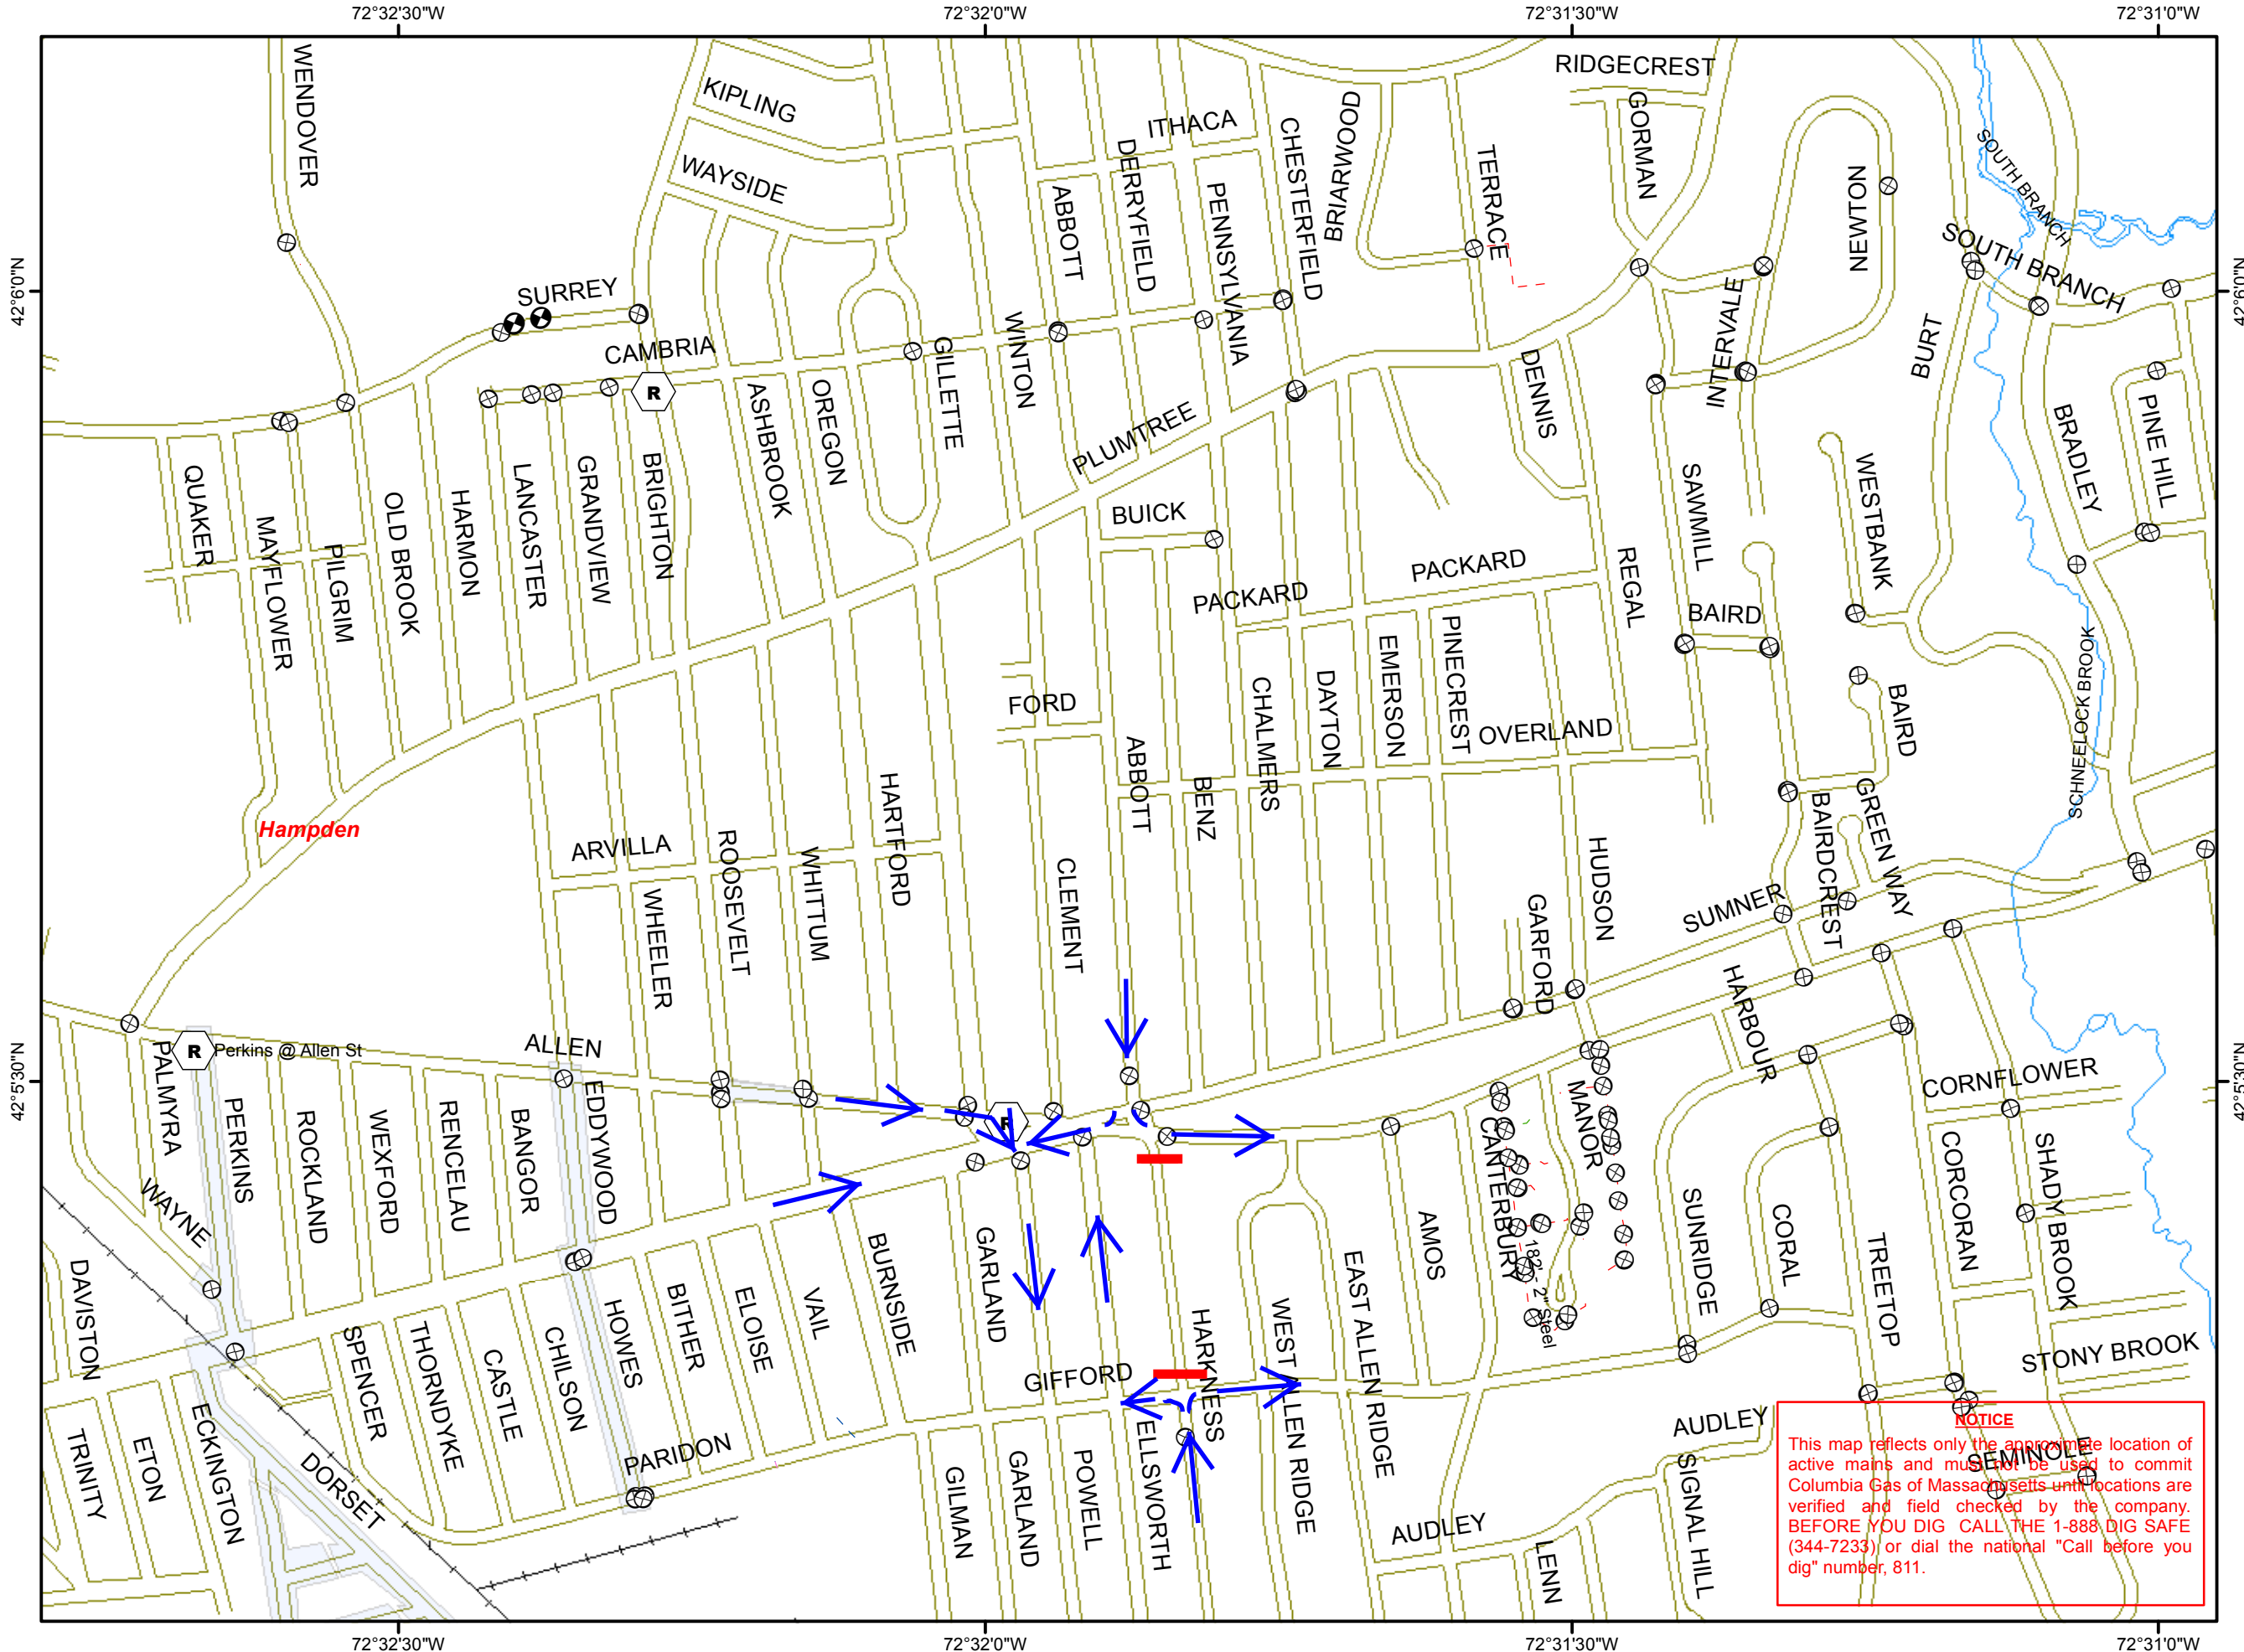

Harkness Street - Traffic Mgmt

Legend:

Gas Valve

- Closed - Critical
- ⊙ Closed - Not Critical
- Open - Critical
- ⊙ Open - Not Critical
- ⊙ Unknown value

Gas Main by Material

- Steel
- Plastic
- Cast Iron
- Wrought Iron
- Fittings
- Other

Gas Service

- - - Steel
- - - Plastic
- - - Cast Iron
- - - Wrought Iron
- - - Fittings
- - - Other
- - - All other values

▭ Historic Map

NOTICE
This map reflects only the approximate location of active mains and must not be used to commit Columbia Gas of Massachusetts until locations are verified and field checked by the company. BEFORE YOU DIG CALL THE 1-888 DIG SAFE (344-7233) or dial the national "Call before you dig" number, 811.

Prepared by:	
Date:	
Coordinates: GCS (Lat/Long) in DMS. Datum: WGS84	