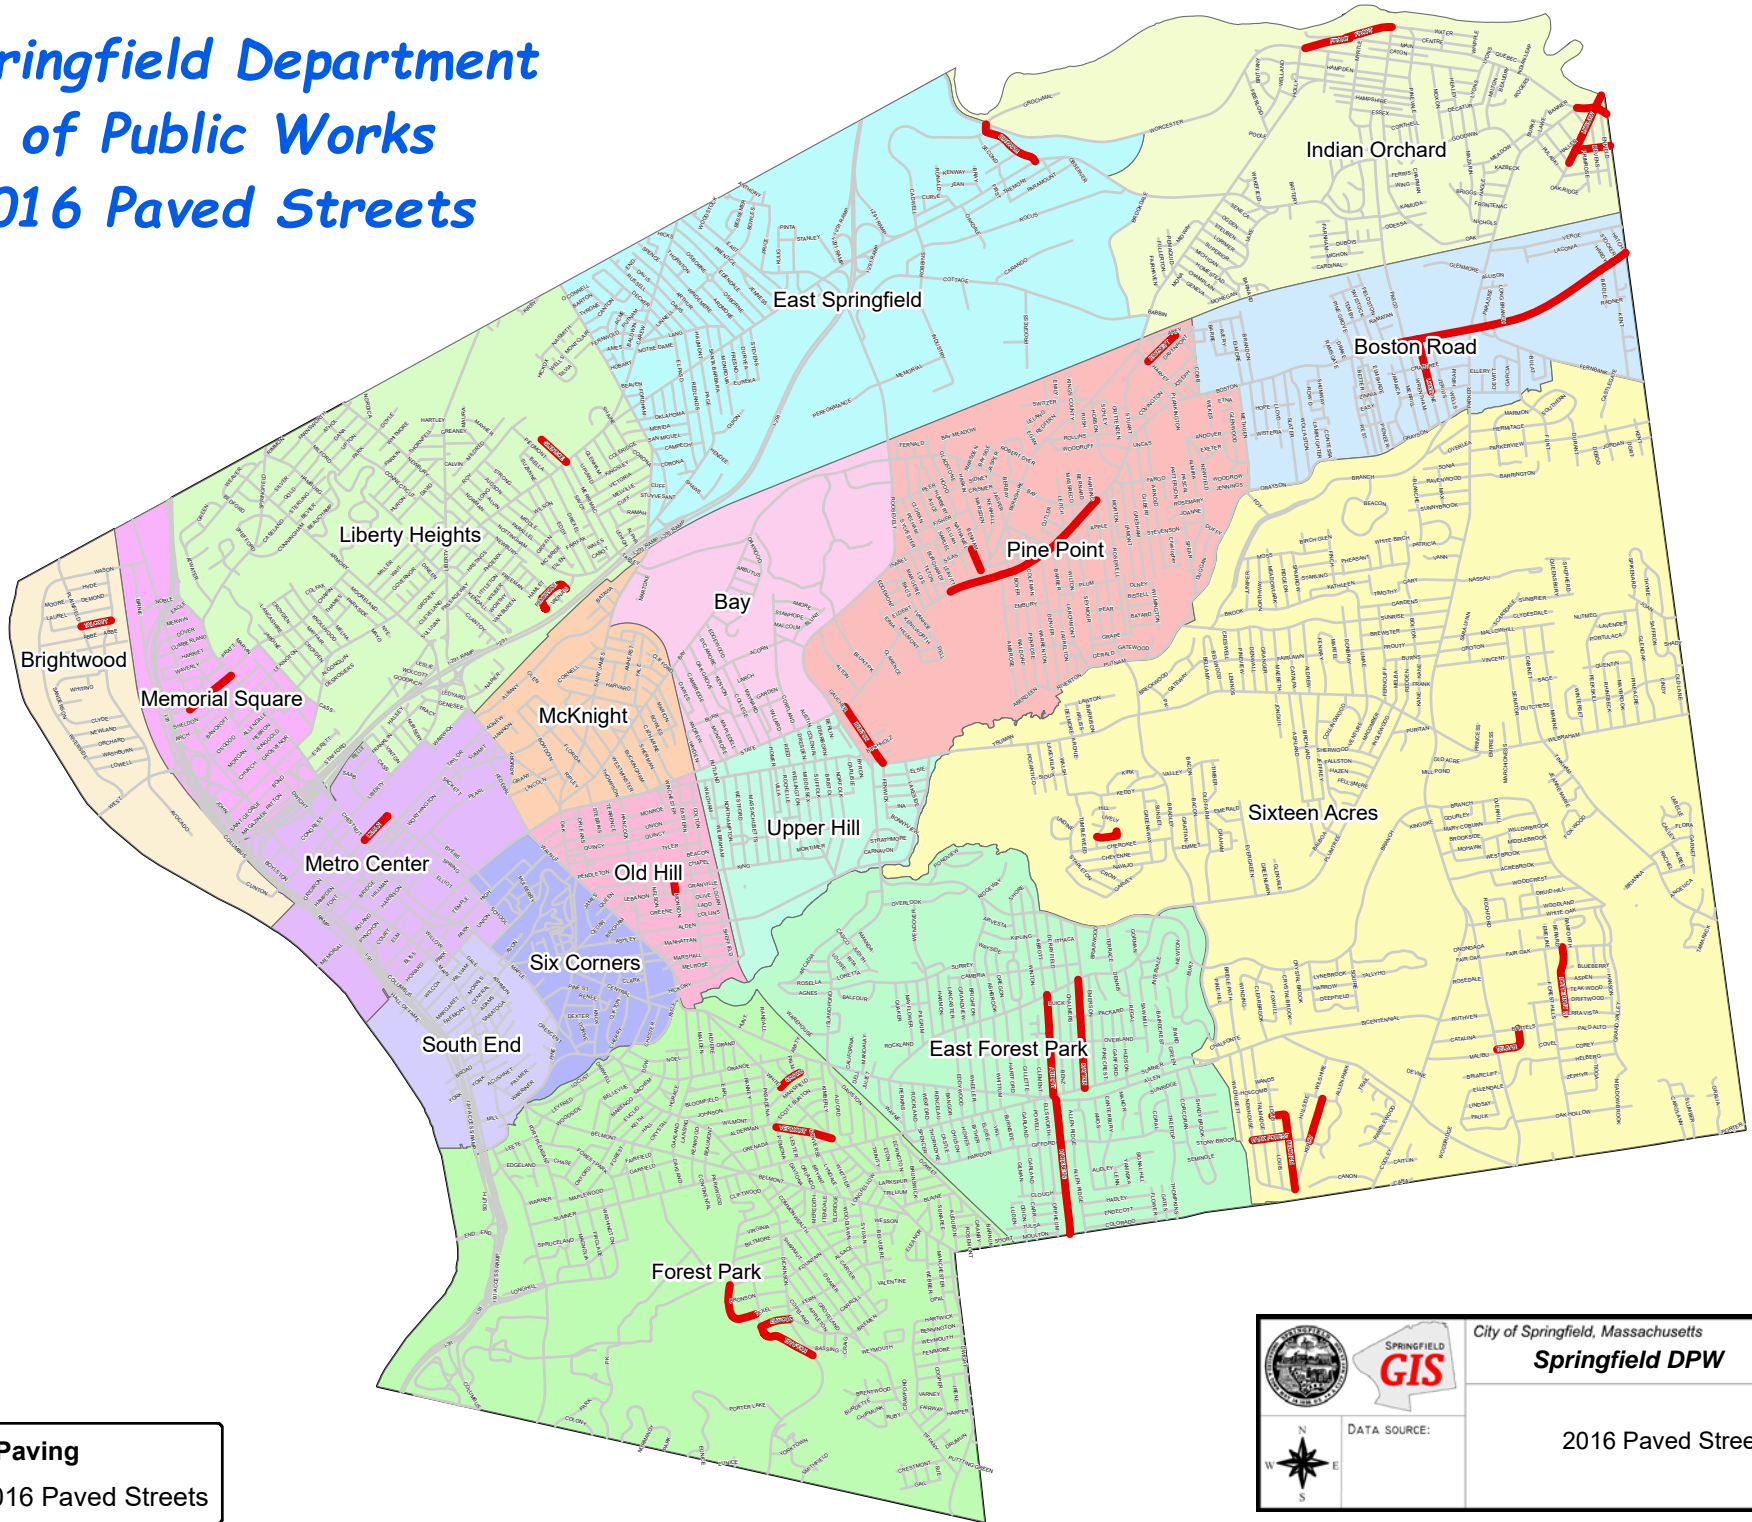

# Springfield Department of Public Works 2016 Paved Streets

**Street Paving**  
— 2016 Paved Streets

City of Springfield, Massachusetts  
**Springfield DPW**  
2016 Paved Streets