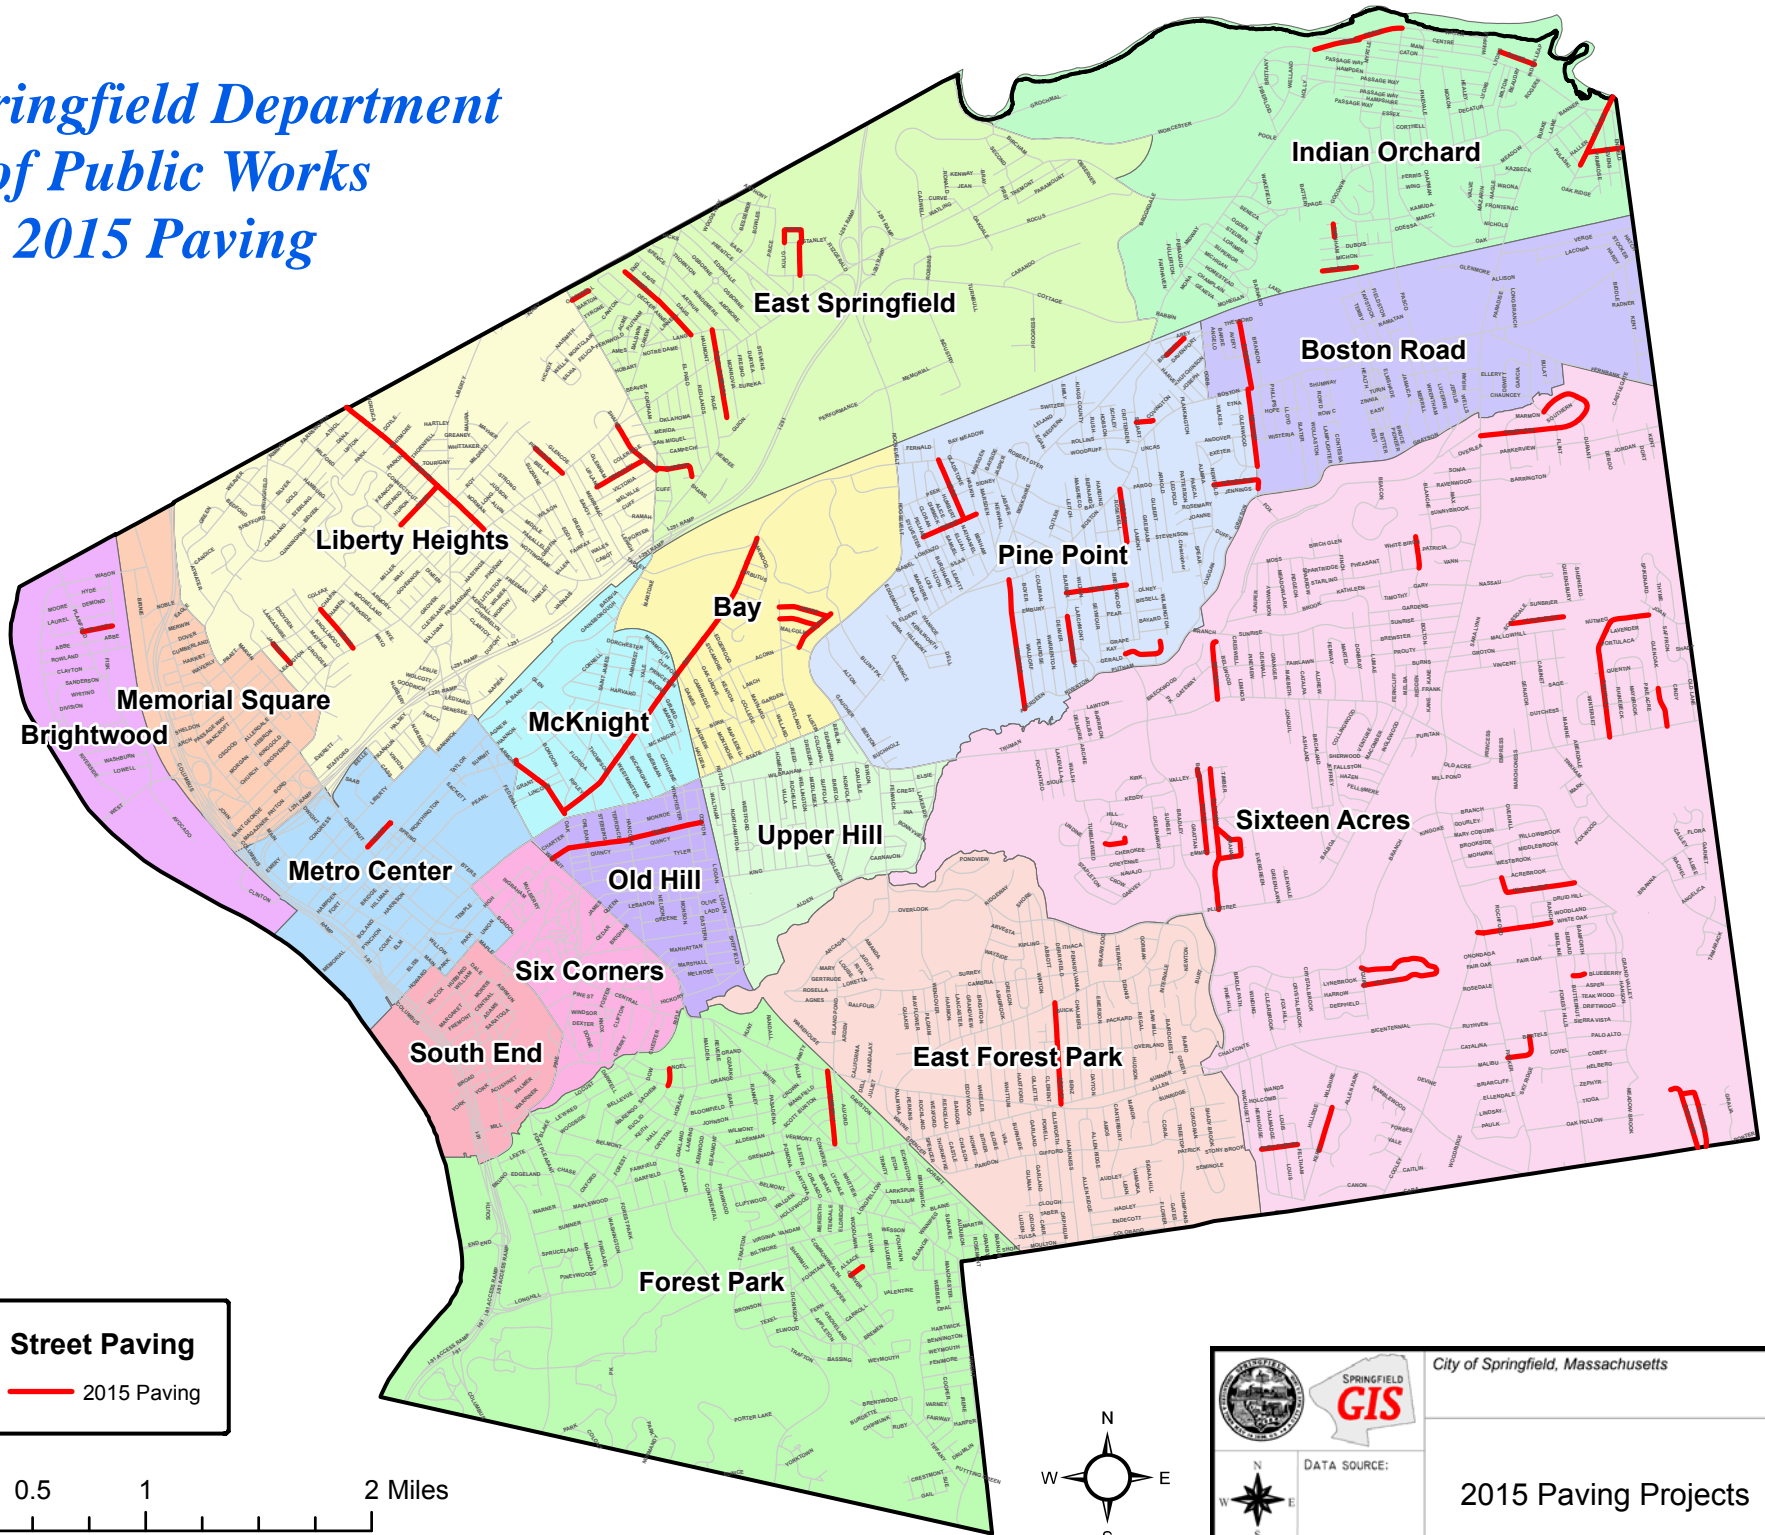

# Springfield Department of Public Works 2015 Paving

**Street Paving**  
— 2015 Paving

 	City of Springfield, Massachusetts	
	DATA SOURCE:	2015 Paving Projects