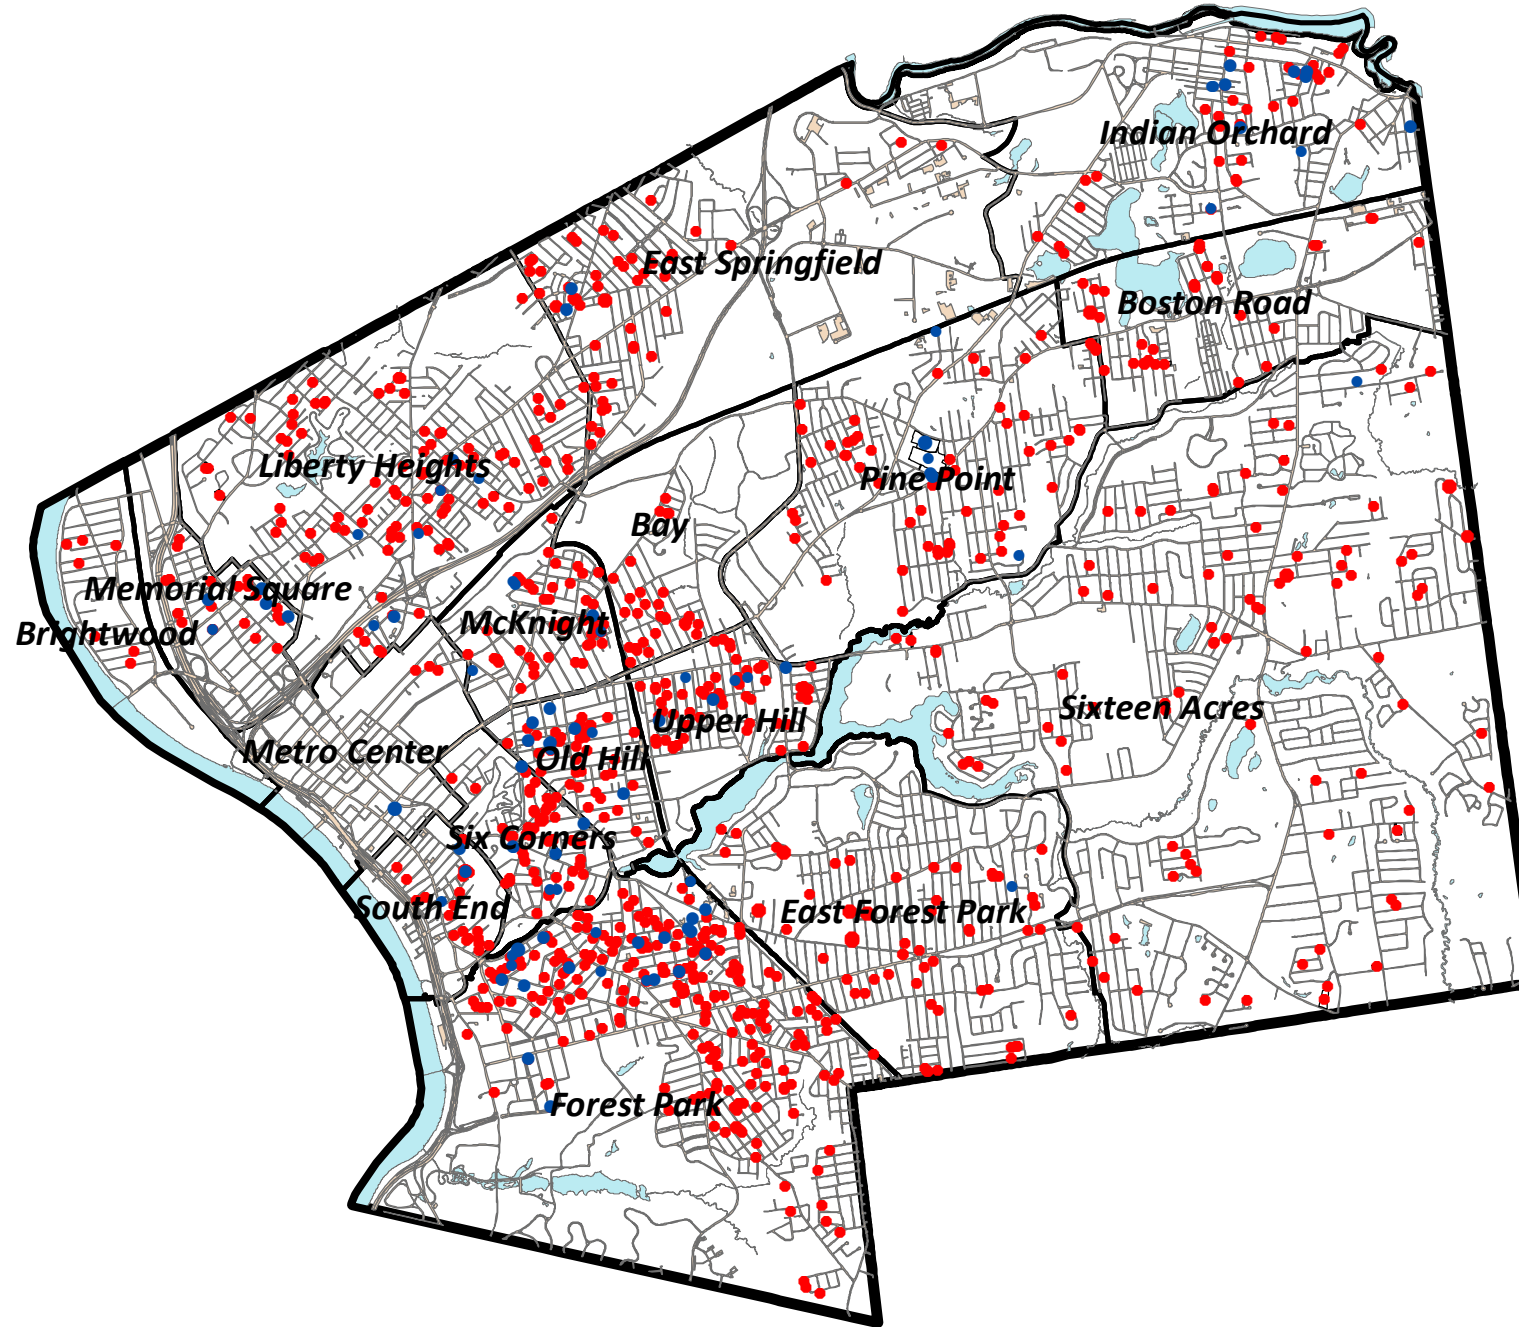

City of Springfield

2010-11 Blight Foreclosures

February 11, 2011

- Foreclosures
- Blight