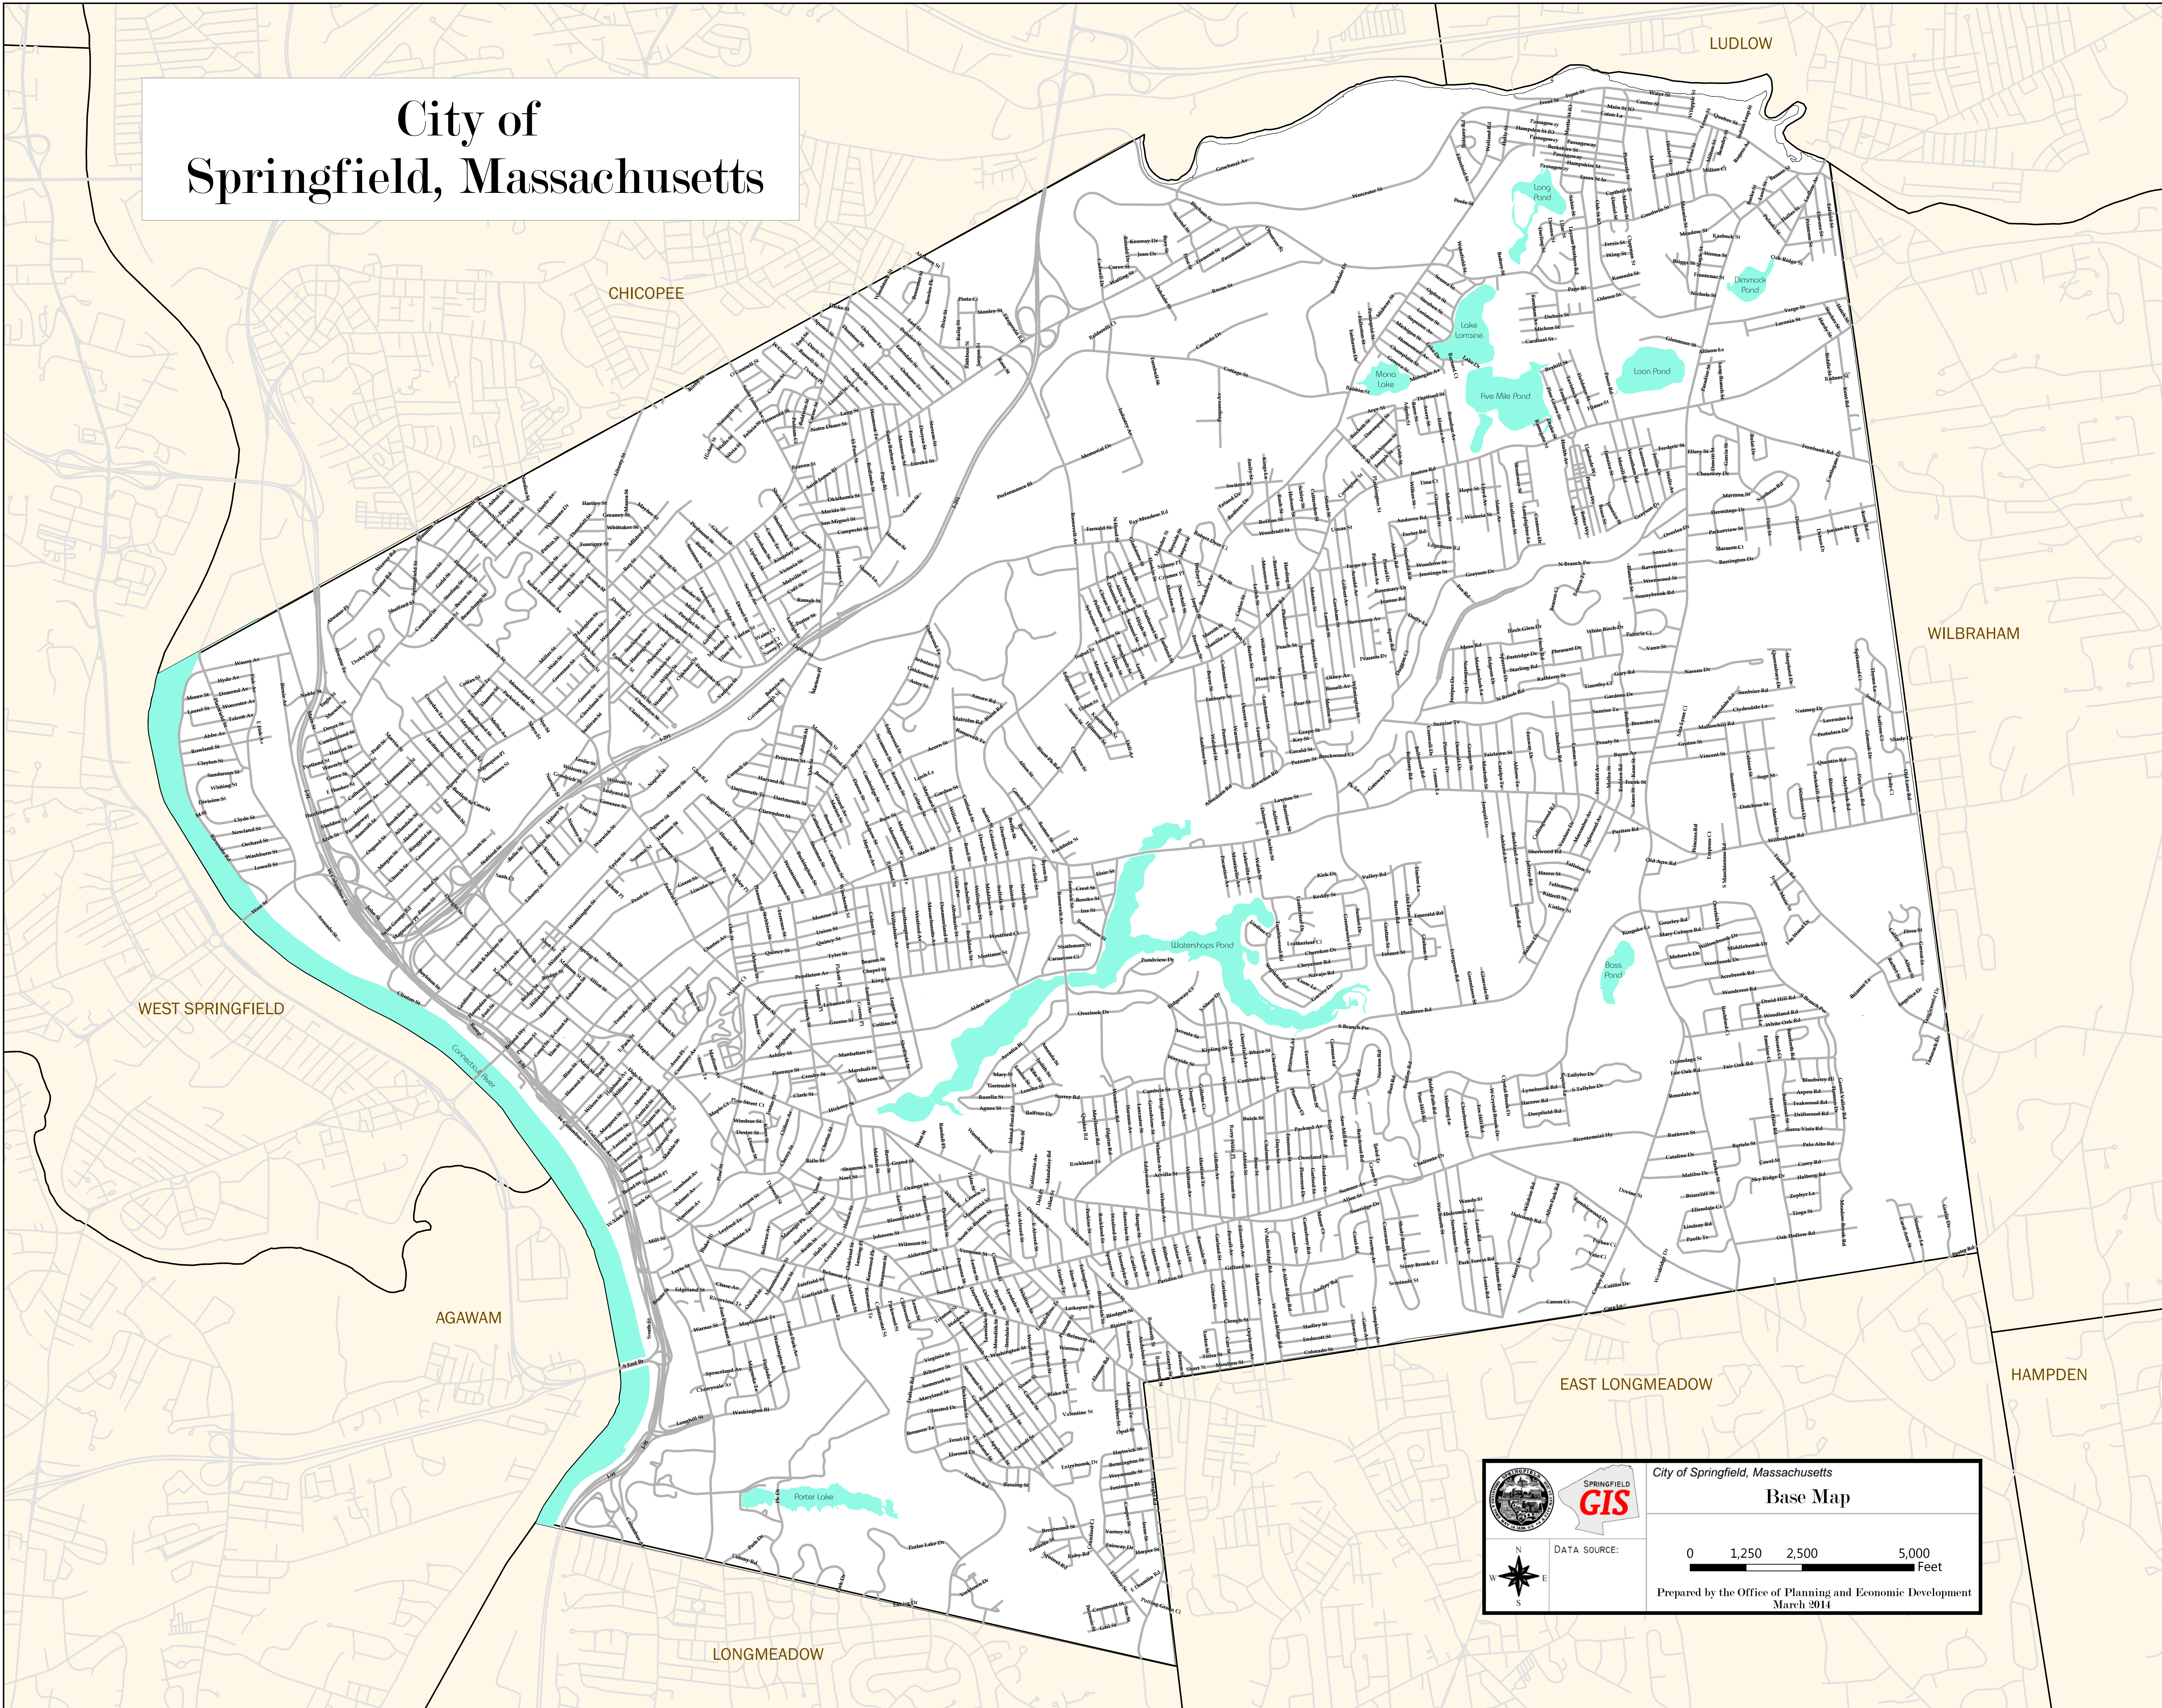

City of Springfield, Massachusetts

EAST LONGMEADOW

City of Springfield, Massachusetts

Base Map

DATA SOURCE:

Prepared by the Office of Planning and Economic Development
March 2014

LONGMEADOW