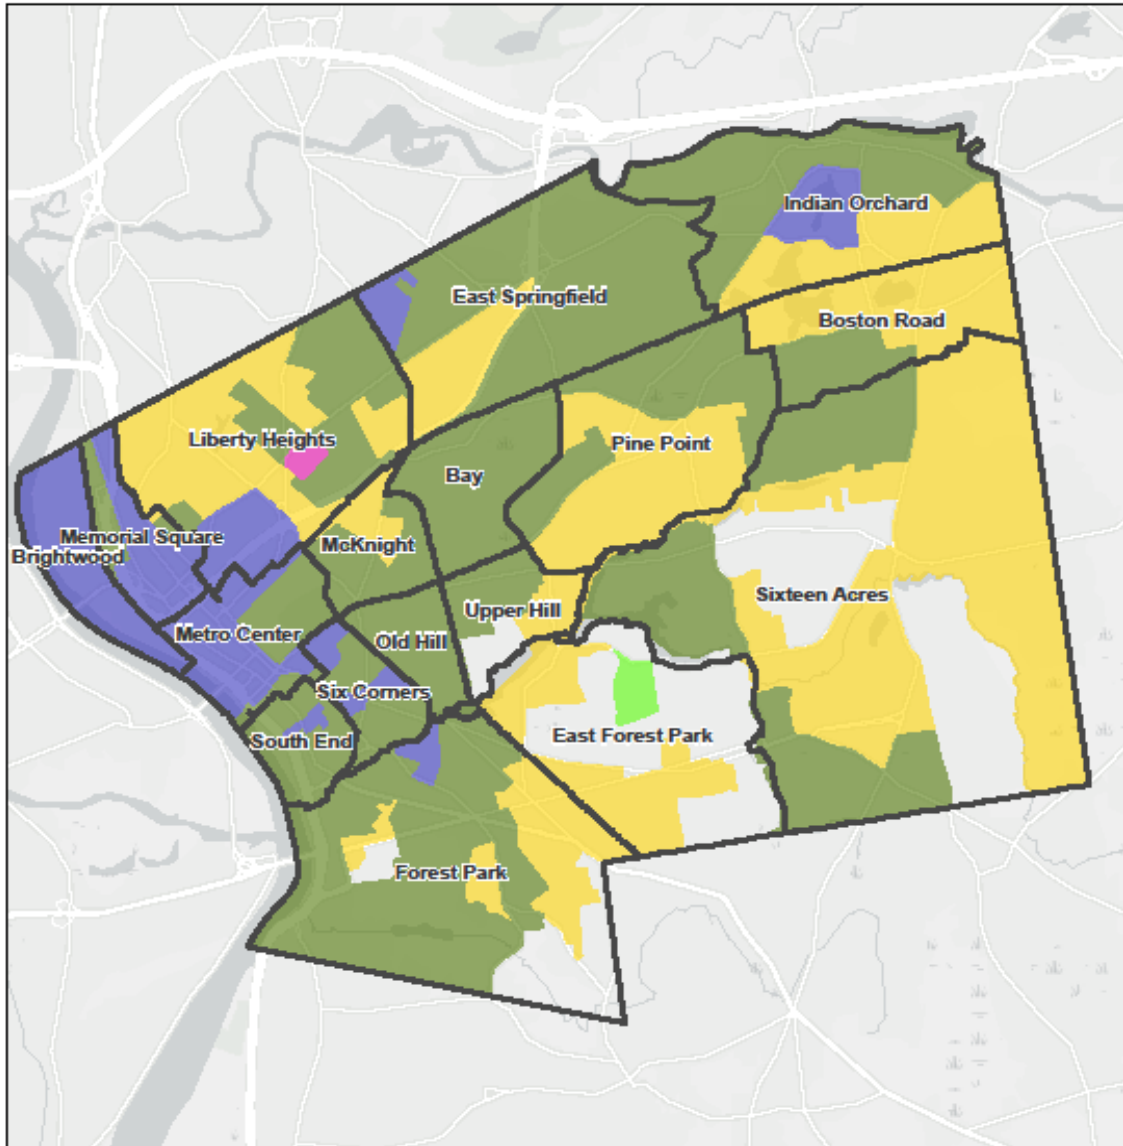

## Environmental Justice Populations 2010 - Springfield MA

10/28/2020, 2:06:04 PM

- Springfield Neighborhood Boundaries
- Minority and Income
- Environmental Justice 2010 Populations
- Minority
- Minority and English isolation
- Income
- Minority, Income and English isolation

Esri, HERE, Garmin, SafeGraph, METI/NASA, USGS, EPA, NPS, USDA