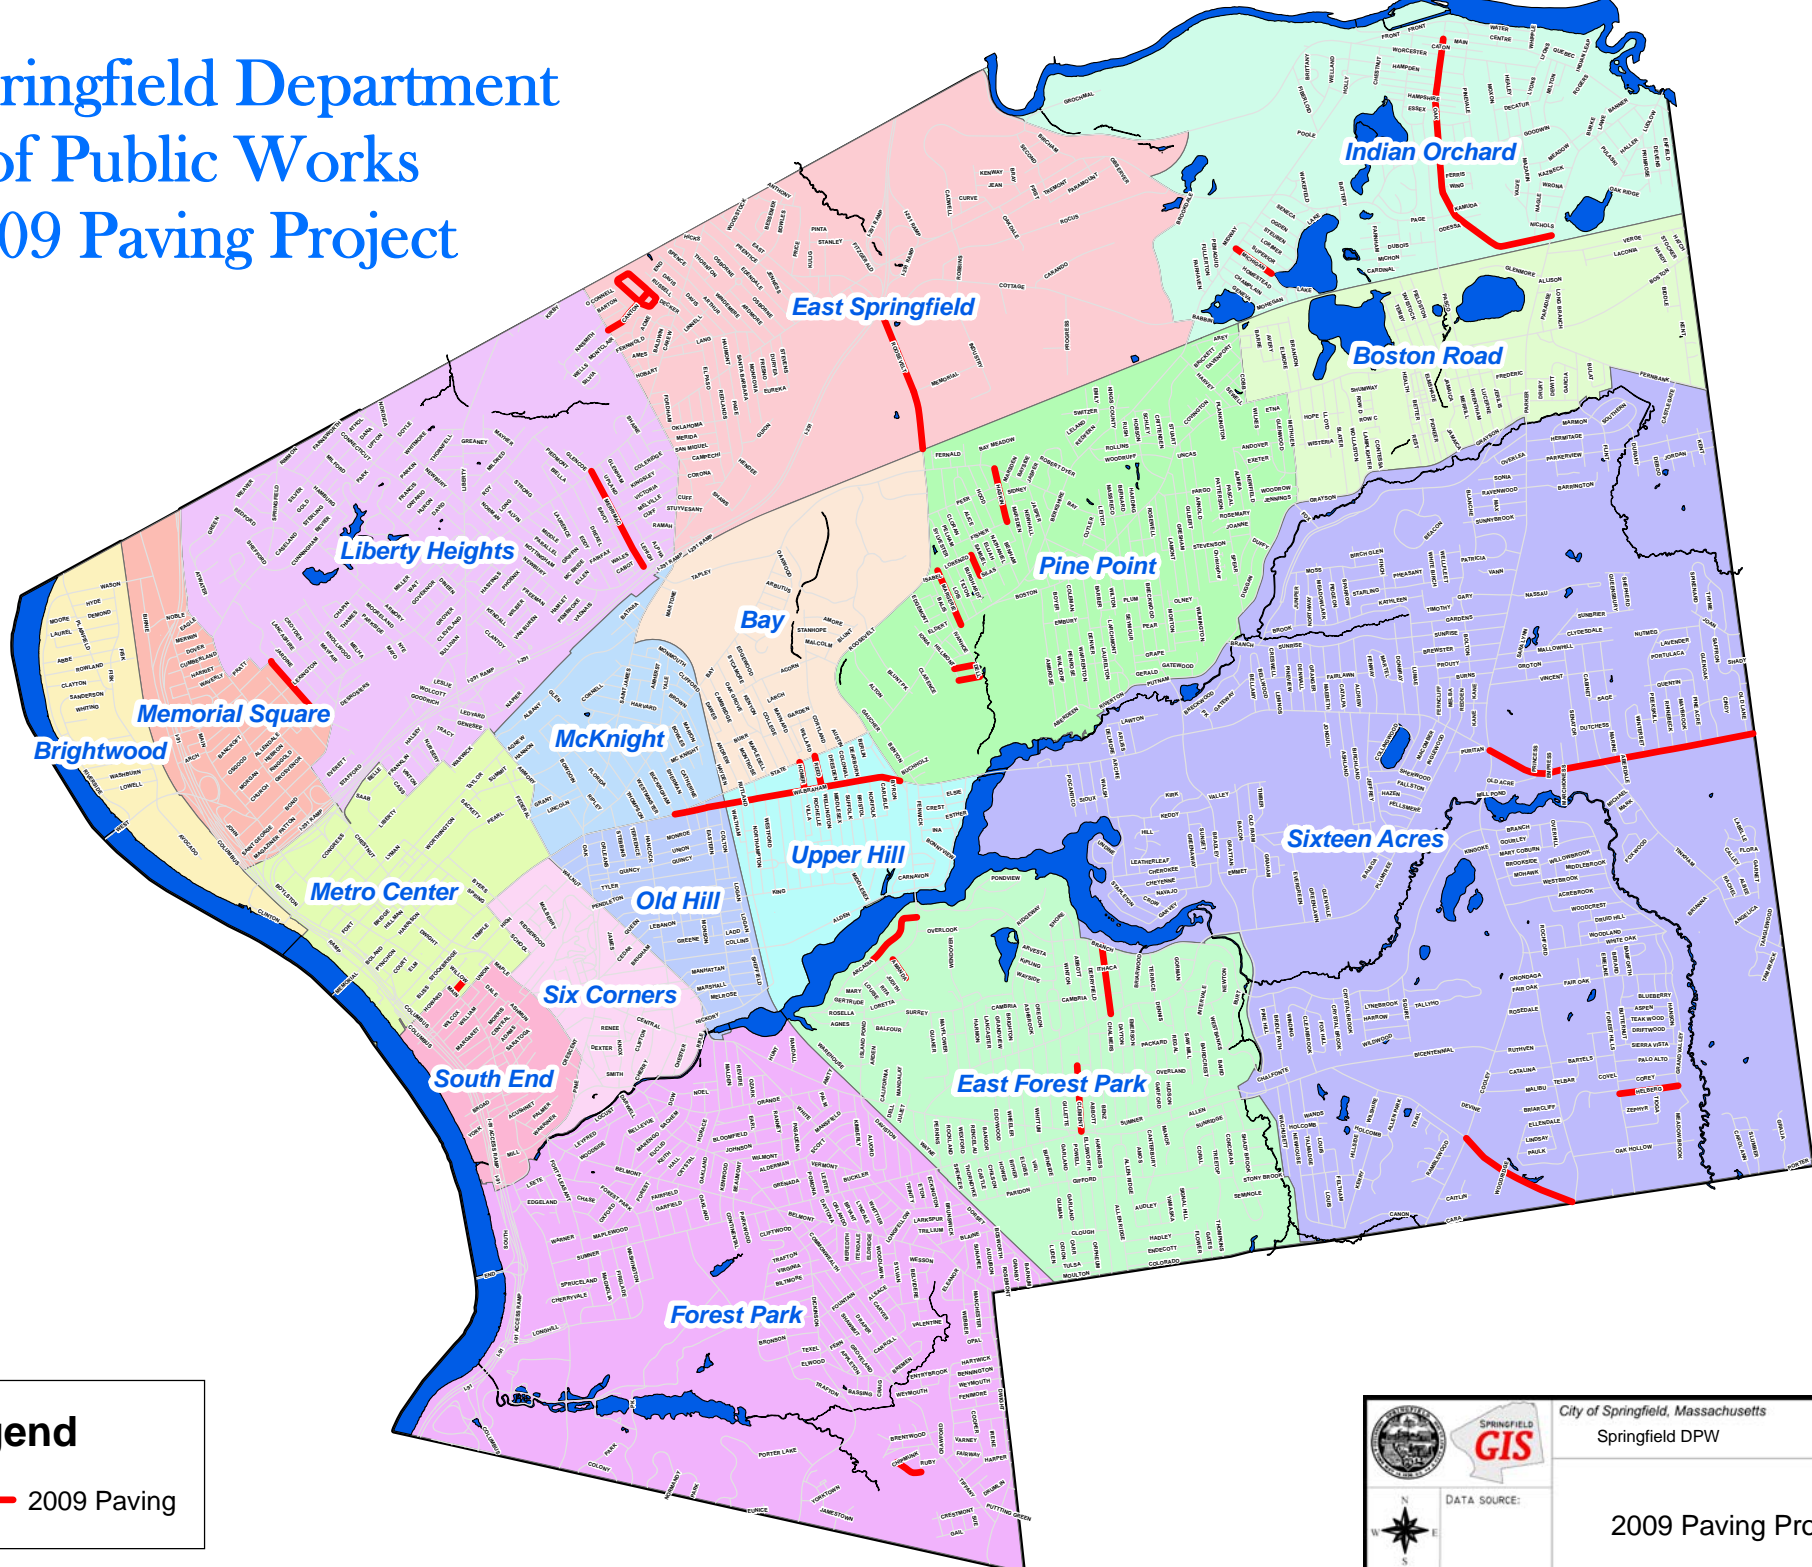

Springfield Department of Public Works 2009 Paving Project

Legend

— 2009 Paving

  City of Springfield, Massachusetts
Springfield DPW

DATA SOURCE:

2009 Paving Project